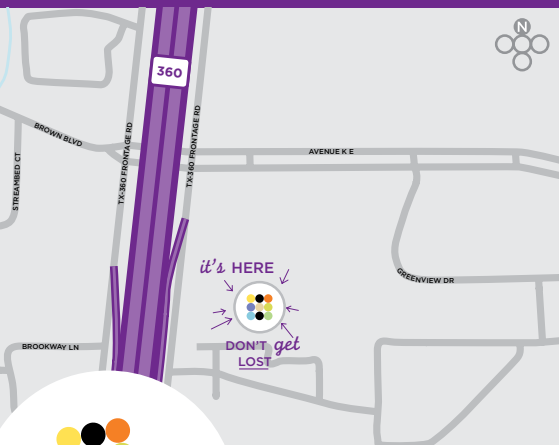

HYATT
PLACE®

hyattplace.com

HYATT PLACE DALLAS / NORTH ARLINGTON / GRAND PRAIRIE

1542 North Highway 360

Grand Prairie, TX 75050, USA

P 972 988 6800

F 972 988 6822

[https://dallasnortharlington.place.hyatt.com/
en/hotel/home.html](https://dallasnortharlington.place.hyatt.com/en/hotel/home.html)

TRANSPORTATION

- From DFW International Airport:
  15 min by car
- From AT&T Stadium & Global Life Park:
  12 min by car
- From Six Flags Over Texas: 6 min by car

888 HYATT HP
(888 492 8847)