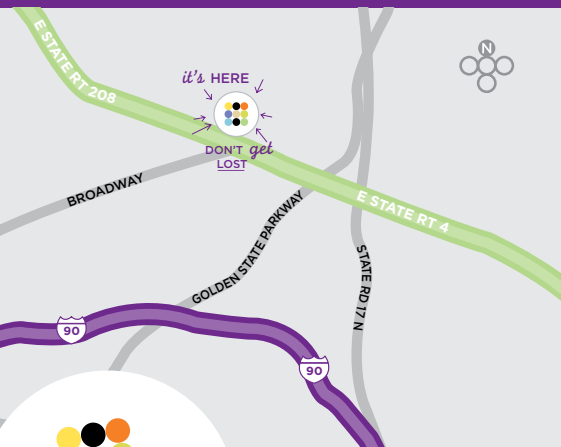

HYATT
PLACE®

hyattplace.com

HYATT PLACE FAIR LAWN/PARAMUS

41-01 Highway 4 West
Fair Lawn, NJ 07410, USA
P 201 475 3888
F 201 475 3889
hyattplacefairlawn.com

TRANSPORTATION

- From Newark-Liberty International Airport: Take Route 78 West to the Garden State Parkway North. Take Parkway North to Exit 160. Turn left at the bottom of Exit and follow signs for Route 4 West. Take the entrance to Route 4 West. The hotel is the second building on the right.
- From Garden State Parkway North to Exit 160. Turn left at the bottom of Exit and follow signs for Route 4 West. Take the entrance to Route 4 West. The hotel is the second building on the right.
- From Garden State Parkway South to Exit 163 (Route 17/South Paramus). Take Route 17 South to Route 4 West (Paterson) Stay in the right lane at all times. The hotel is on the right, before the junction for Route 208 North (Oakland).

888 HYATT HP
(888 492 8847)