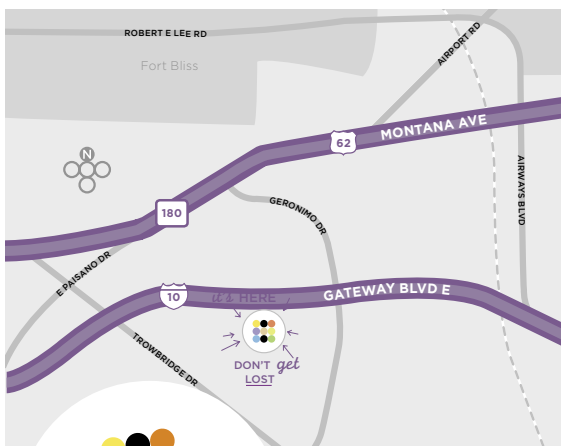

HYATT PLACE EL PASO AIRPORT

6030 Gateway Boulevard East
El Paso, TX 79905
P 915 771 0022
F 915 771 0599
hyattplaceelpasoairport.com

TRANSPORTATION

- 2.5 miles from El Paso Intl. airport
- 5 miles from Juarez, Mexico
- 5 miles from Fort Bliss

HYATT
PLACE®

hyattplace.com