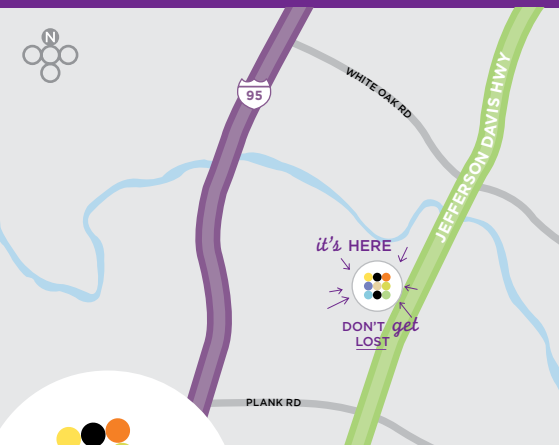

HYATT
PLACE®

hyattplace.com

HYATT PLACE FREDERICKSBURG- MARY WASHINGTON

1241 Jefferson Davis Highway
Fredericksburg, VA 22401 USA
P 540 654 3333
F 540 479 9296
fredericksburg.place.hyatt.com

TRANSPORTATION

- From Washington, DC, Area
  Airports - 75 min by car (depending on traffic)
- From I-95 - 07 min by car
- From Richmond, Virginia - 60 min by car (depending on traffic)

888 HYATT HP
(888 492 8847)