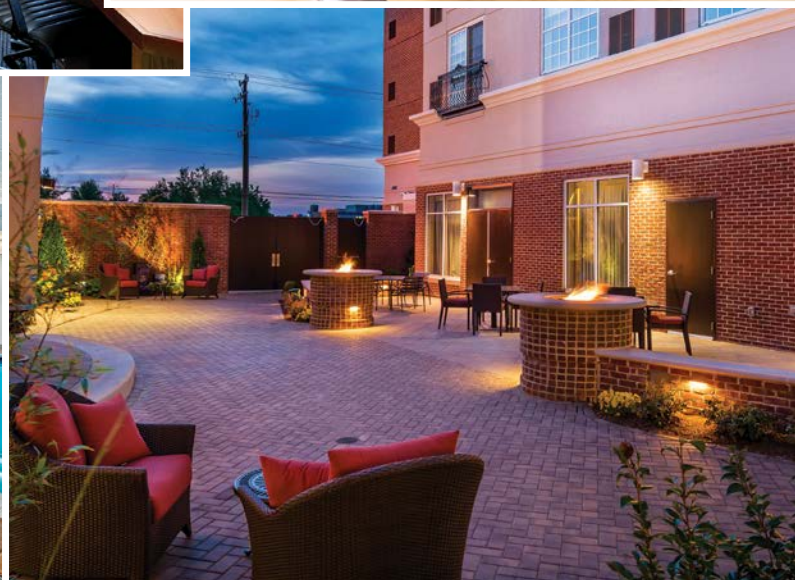

WELCOME
TO A
different
PLACE[®]

WHAT MAKES HYATT PLACE®

A *different* PLACE

YOUR GUIDE TO *all things* HYATT PLACE

HYATT PLACE FREDERICKSBURG-MARY WASHINGTON

HOTEL FEATURES

- Gallery Hosts available 24/7
- Free Wi-Fi and remote printing everywhere
- Express checkout at noon
- Free public computers with high-speed Internet access in the Gallery
- 24-hour StayFit Gym featuring cardio equipment with LCD touchscreens
- Smoke-free hotel
- Free parking in our adjacent lot
- Indoor saline pool
- Odds & Ends offers a menu of must-have items for guests to buy, borrow or enjoy for free

ROOMY ROOMS

- 93 guestrooms
- Hyatt Grand Bed®
- Swiveling 42" flat screen HDTV
- Hyatt Plug Panel™ (in select guestrooms)
- Cozy Corner is the perfect place to sit back and relax (sofa sleeper in all guestrooms)
- Mini-fridge and single-serve coffeemaker
- KenetMD™ luxury skin and hair care amenities
- Separate workspace

EARN FREE NIGHTS

- Join World of Hyatt — the loyalty program that revolves around you. Enjoy free nights, member discounts, exclusive offers and more. Visit worldofhyatt.com

EXPLORE

- Historic Downtown Fredericksburg / Old Town
- George Washington's Ferry Farm
- Fredericksburg and Spotsylvania National Military Park/Battlefield Fredericksburg
- Kenmore Plantation and Gardens
- Fredericksburg National Cemetery / Fredericksburg Confederate Cemetery