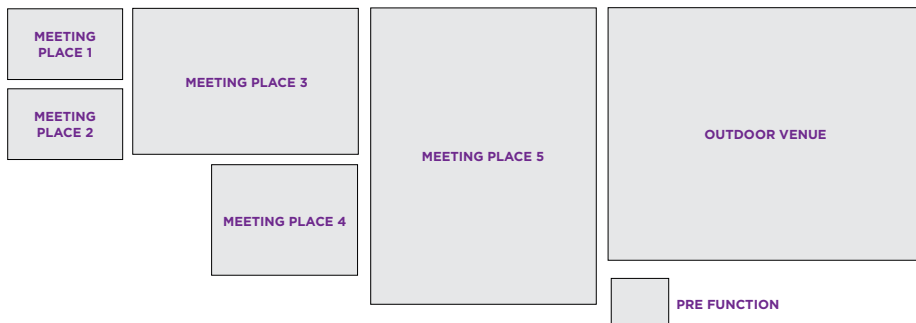

THE *perfect* MEETING NEEDS THE *perfect* PLACE

ROOM DIMENSIONS & CAPACITIES

ROOM NAME	ROOM DIMENSIONS L X W X H / METERS	SQUARE FEET METERS	 CLASSROOM	 THEATER	 CONFERENCE	 U-SHAPE	 BANQUET
MEETING PLACE 1	26.1' X 16.8' 8M X 5.1M	438 133.5	31	54	14	12	36
MEETING PLACE 2	26.1' X 16.8' 8M X 5.1M	438 133.5	31	54	14	18	36
MEETING PLACE 3	51.5' X 33.4' 15.7M X 10.2M	1720 524.3	122	215	57	49	143
MEETING PLACE 4	33.4' X 25.5' 10.2M X 7.8M	852 259.7	60	106	28	24	71
MEETING PLACE 5 (BALLROOM)	51.5' X 67' 15.7M X 20.4M	3451 1051.9	246	431	115	98	287
OUTDOOR VENUE	71' X 57' 21.6M X 17.4M	4047 1233.5	289	505	134	115	337
PRE FUNCTION	13.7' X 11' 4.2M X 3.4M	1507 459.3	-	-	-	-	-