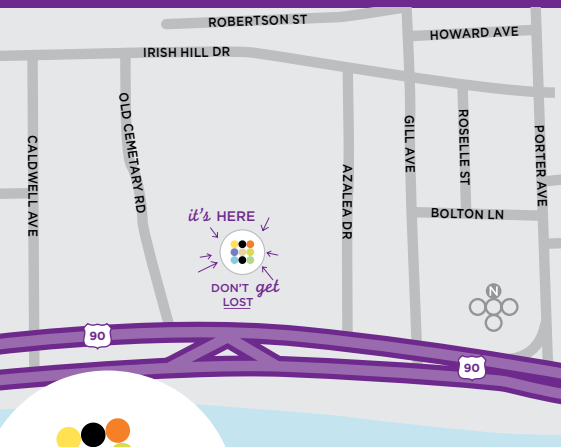

hyattplace.com

HYATT PLACE BILOXI

1150 Beach Blvd
Biloxi, MS, 39530, USA
P 228 206 0950
F 228 273 4745
hyattplacebiloxi.com

TRANSPORTATION

- From Gulfport-Biloxi International Airport:
  29 min by car
- From Edgewater Mall:
  17 min by car
- From Mississippi Coast Coliseum:
  12 min by car

888 HYATT HP
(888 492 8847)