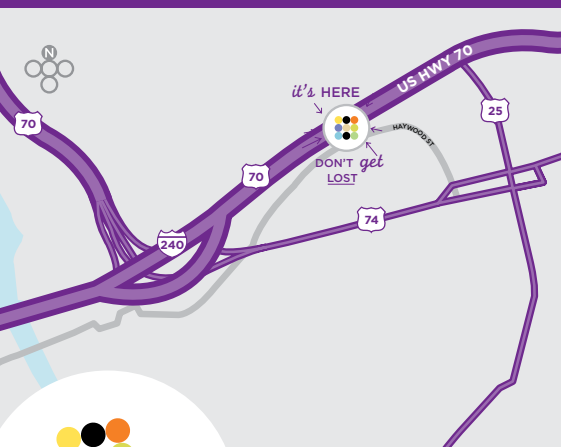

TO FIND OUT MORE ABOUT PLANNING YOUR NEXT EVENT, CALL 828 505 8500

HYATT PLACE ASHEVILLE/DOWNTOWN

199 Haywood Street
Asheville, NC, 28801, USA
P 828 505 8500
F 828 505 8477
hyattplaceashville.com

TRANSPORTATION