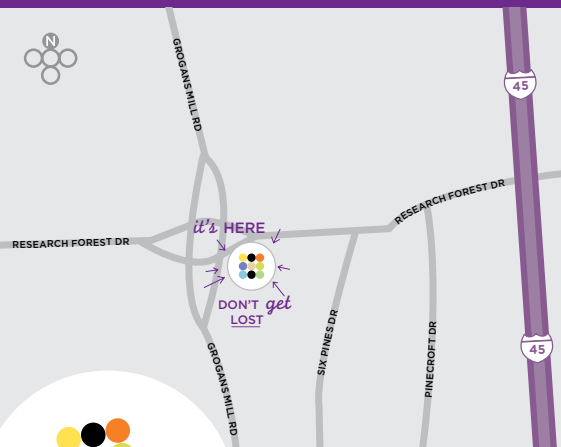

HYATT
PLACE®

hyattplace.com

HYATT PLACE HOUSTON/THE WOODLANDS

1909 Research Forest Drive
The Woodlands, TX 77380, USA
P 281 298 4600
F 281 298 4612
hyattplacethewoodlands.com

TRANSPORTATION

- From IAH: George Bush International Airport, 22.5 miles: 23 min by car
- From HOU: William P. Hobby Airport, 41 miles: 45 min by car
- From Downtown Houston, 30 miles: 30 min by car

888 HYATT HP
(888 492 8847)