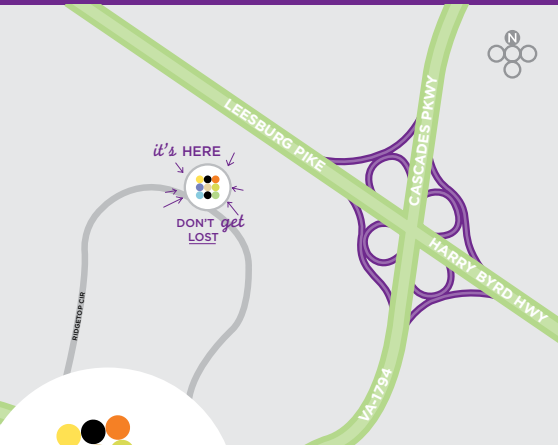

hyattplace.com

**HYATT PLACE
STERLING/DULLES AIRPORT - NORTH**

21481 Ridgetop Circle
Sterling, VA 20166, USA
P 703 444 3909
F 703 444 3910
hyattplacesterling/dullesairportnorth.com

TRANSPORTATION

- From Washington Dulles International Airport: 15 min by car
- From Reston Silver Line Metro: 15 min by car
- From Washington D.C.: 45 min by car

888 HYATT HP
(888 492 8847)