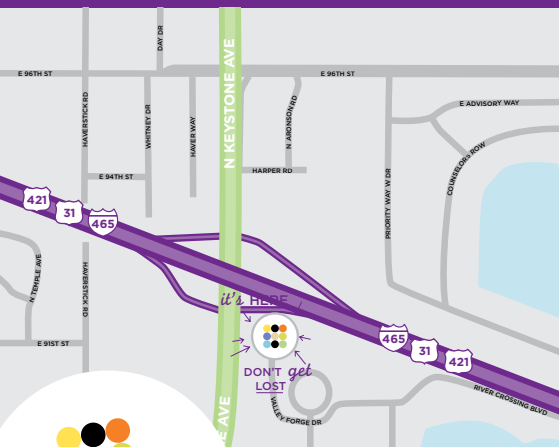

hyattplace.com

HYATT PLACE INDIANAPOLIS/KEYSTONE

9104 Keystone Crossing
Indianapolis, IN 46240, USA

P 317 843 0064

F 317 843 1851

indianapoliskeystone.place.hyatt.com

TRANSPORTATION

- Directions: Take I-465 to Keystone Avenue (Exit 33). Drive South on Keystone Avenue to the 86th Street Exit. Turn left at the traffic light. At the second traffic light, turn left again onto Keystone Crossing. The hotel is at the back of the office park.
- From Downtown Indianapolis: 25 min by car
- From Indianapolis International Airport: 35 min by car

888 HYATT HP
(888 492 8847)