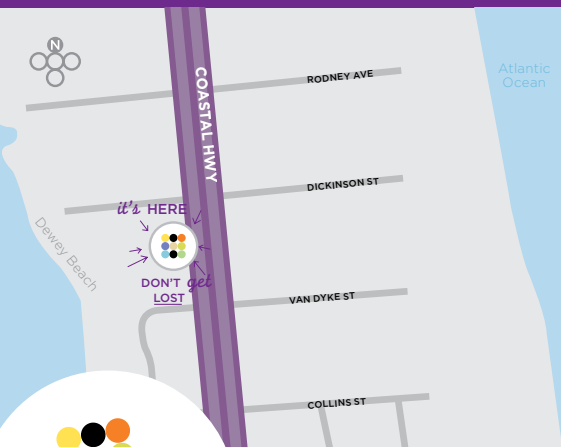

HYATT
PLACE®

hyattplace.com

HYATT PLACE DEWEY BEACH

1301 Coastal Highway
Dewey Beach, DE 19971, USA
P 302 864 9100
F 302 864 9101
hyattplacedeweybeach.com

TRANSPORTATION

- DART's Resort Transit Bus Service located in front of hotel
- Jolley Trolley, transportation to Rehoboth Beach, located at hotel
- Best Bus transportation to New York, Washington D.C., Maryland, and Virginia, located at hotel
- Cape May-Lewes Ferry: 9.3 miles
- Georgetown Airport (GED): 20 miles
- Amtrak Wilmington Station (WIL): 93 miles
- Philadelphia International Airport (PHL): 113 miles
- Baltimore-Washington International Thurgood Marshall Airport (BWI): 115 miles

888 HYATT HP
(888 492 8847)

ILGZD 1118