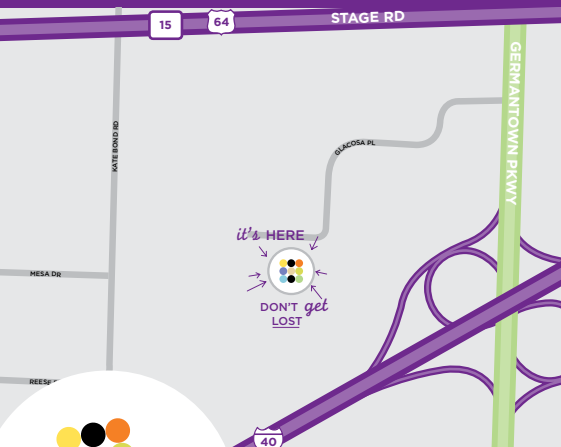

HYATT PLACE MEMPHIS/ WOLFCHASE GALLERIA

7905 Giacosa Place

Memphis, TN 38133, USA

P 901 371 0010

F 901 371 9988

hyattplacememphiswolfchasegalleria.com

TRANSPORTATION

- From Memphis International Airport: 25 minutes by car. Take I-240 East to I-40 East to Exit 16 (North Germantown Parkway). Make a left onto Giacosa Place. Hotel located in back of plaza.
- From Downtown Memphis: 25 minutes by car. Take I-40 East to Exit 16 (North Germantown Parkway). Make a left onto Giacosa Place. Hotel located in back of plaza.

HYATT
PLACE®

hyattplace.com

888 HYATT HP
(888 492 8847)