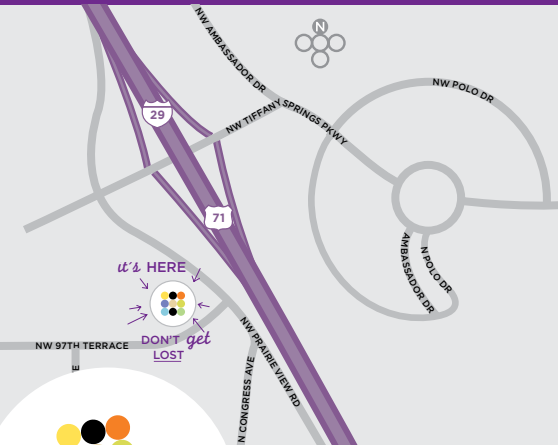

**HYATT
PLACE®**

hyattplace.com

HYATT PLACE KANSAS CITY AIRPORT

7600 NW 97th Terrace
Kansas City, MO 64153, USA
P 816 891 0871
F 816 891 3436
hyattplacekansascityairport.com

TRANSPORTATION

From Kansas City International Airport:
10 minutes by car

**888 HYATT HP
(888 492 8847)**