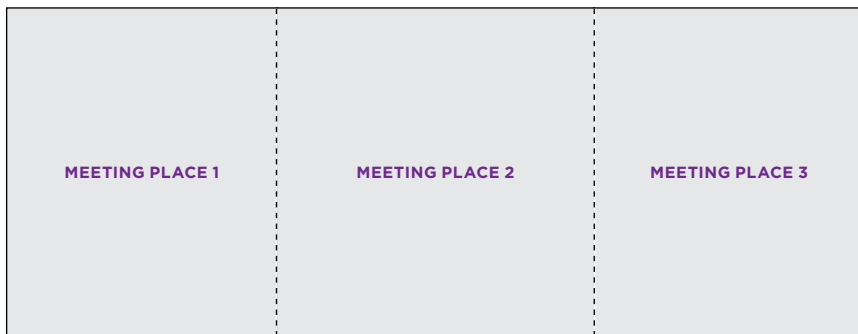

## ROOM DIMENSIONS & CAPACITIES

ROOM NAME	ROOM DIMENSIONS L X W X H / METERS	SQUARE FEET METERS						
			CLASSROOM	THEATER	CONFERENCE	U-SHAPE	H-SQUARE	ROUNDS
MEETING PLACE 1	22' X 26'4" 6.7M X 8.0M	578.7 176.3	23	61	18	16	13	45
MEETING PLACE 2	27' X 26'4" 8.2M X 8.0M	711.8 216.9	45	80	22	18	22	55
MEETING PLACE 3	22' X 26'4" 6.7M X 8.0M	578.7 176.3	23	61	18	16	13	45
MEETING PLACE 4 ALL ROOMS OPEN	71' X 26'4" 21.6M X 8.0M	1869 569.7	91	175	58	50	48	120