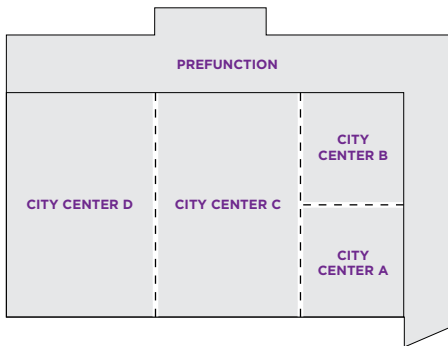

THE *perfect* MEETING NEEDS THE *perfect* PLACE

ROOM DIMENSIONS & CAPACITIES

ROOM NAME	ROOM DIMENSIONS L X W X H / METERS	SQUARE FEET METERS	 BANQUET	 RECEPTION	 CONFERENCE	 CRESCENT	 CLASSROOM	 THEATER	 H-SQUARE	 U-SHAPE	EXHIBITS BX10
CITY CENTER A	31' X 30' X 20' 9.4M X 9.1M X 6M	916 279.2	50	63	24	30	36	63	27	26	-
CITY CENTER B	31' X 30' X 20' 9.4M X 9.1M X 6M	907 276.5	50	91	18	30	36	63	35	26	-
CITY CENTER C	62' X 41' X 20' 18.9M X 18.9M X 6M	2,544 775.4	150	254	-	78	120	175	61	51	16
CITY CENTER D	63' X 39' X 20' 19.2M X 11.9M X 6M	2,419 737.3	150	242	-	78	120	175	61	51	15
CITY CENTER ABCD	112' X 62' X 20' 34.1M X 18.9M X 6M	6,928 2111.7	450	680	-	216	300	650	-	-	43
PREFUNCTION ABCD	-	3,115 949.5	-	312	-	-	-	-	-	-	19
BOARDROOM	14' X 11' X 10' 4.3M X 3.4M X 3M	173 52.7	10	-	6	-	-	-	-	-	-
MEETING PLACE 1	25' X 12' X 10' 7.6M X 3.7M X 3M	350 106.7	16	24	12	10	12	20	18	21	-
MEETING PLACE 2	25' X 12' X 10' 7.6M X 3.7M X 3M	325 99	16	22	12	10	12	20	18	21	-
MEETING PLACE 3	38' X 28' X 10' 11.6M X 8.5M X 3M	1,065 324.6	64	100	30	40	52	80	48	39	6
MEETING PLACE 1, 2, & 3	88' X 53' X 10' 26.8M X 16.1M X 3M	1,740 550.4	96	118	60	60	68	160	72	63	9