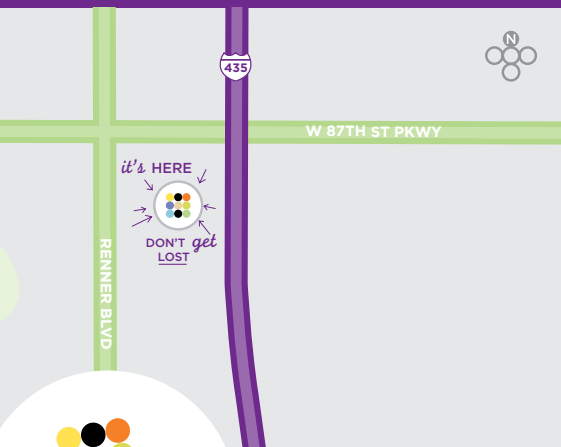

HYATT PLACE KANSAS CITY/ LENEXA CITY CENTER

8741 Ryckert Street
Lenexa, KS 66219, USA
P 913 742 7777
F 913 742 7776
hyattplacekansascitylenexacitycenter.com

TRANSPORTATION

- From MCI Airport: 34 min by car
- From Kansas City, MO: 20 min by car
- From I 435: 1 min by car

HYATT
PLACE®

hyattplace.com

888 HYATT HP
(888 492 8847)

MKCZL 1118