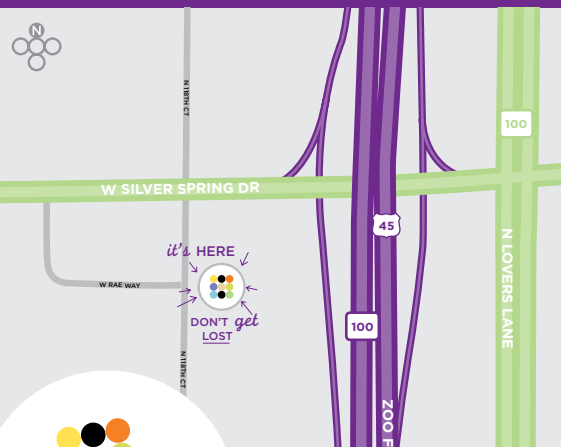

HYATT PLACE MILWAUKEE WEST

11777 West Silver Spring Drive

Milwaukee, WI 53225, USA

P 414 462 3500

F 414 462 8166

hyattplacemilwaukeeeast.com

TRANSPORTATION

- From General Mitchell International Airport: 20 min by car
- From Downtown Milwaukee: 15 min by car
- From Mayfair Shopping Mall: 5 min by car