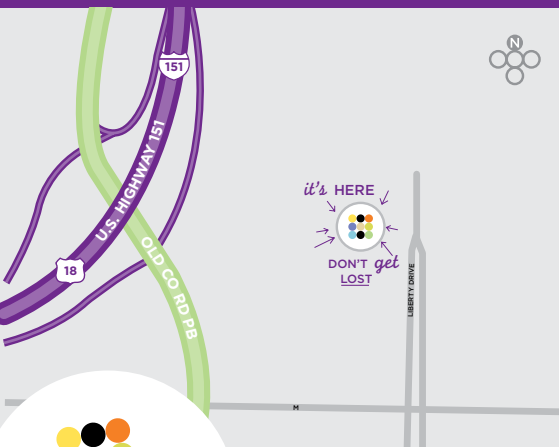

HYATT
PLACE®

hyattplace.com

HYATT PLACE MADISON/VERONA

846 Liberty Drive
Verona, WI 53593, USA
P 608 497 3223
F 608 497 3224
hyattplace.com

TRANSPORTATION

- From Madison Dane County Airport 18 miles, 28 minutes
- From Epic Systems: 5 miles, 9 minutes
- From University of Wisconsin Madison: 9 miles, 18 minutes

888 HYATT HP
(888 492 8847)

MSNZV 1118