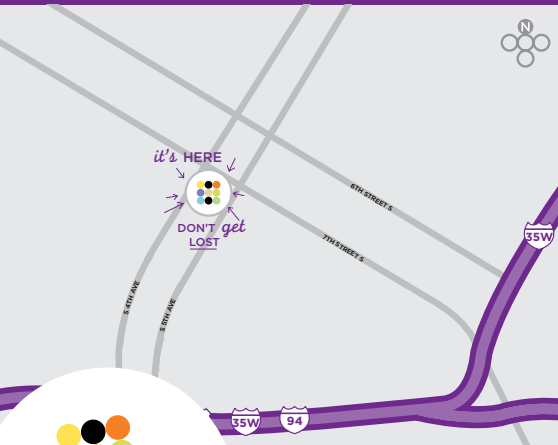

HYATT PLACE MINNEAPOLIS DOWNTOWN

425 7th Street South
Minneapolis, MN 55415, USA
P 612 333 3111
F 612 333 7425
hyattplaceminneapolisdowntown.com

TRANSPORTATION

- From Minneapolis/ St. Paul Airport: 30 min by car
- From Mall of America: 25 min by car
- From University of Minnesota: 12 min by car

888 HYATT HP
(888 492 8847)