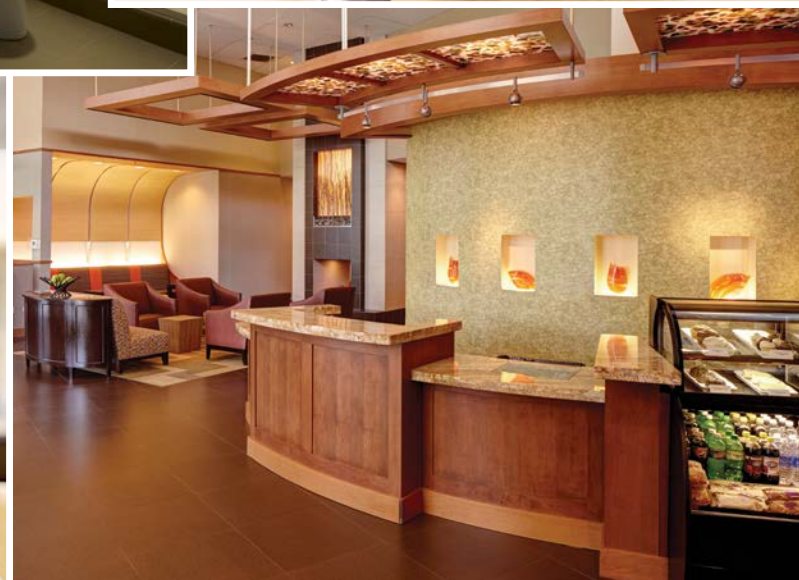

WELCOME
TO A
different
PLACE[®]

WHAT MAKES HYATT PLACE®

A *different* PLACE

YOUR GUIDE TO *all things* HYATT PLACE

HYATT PLACE MINNEAPOLIS/EDEN PRAIRIE

HOTEL FEATURES

- Gallery Hosts available 24/7
- Free Wi-Fi and remote printing everywhere
- Express checkout at noon
- Free public computers with high-speed Internet access in the Gallery
- 24-hour StayFit Gym featuring cardio equipment
- Smoke-free hotel
- Complimentary Parking
- Free shuttle service offered within a 5-mile radius, Monday – Friday, from 7:15 a.m. – 10:45 p.m.
- Indoor pool
- Odds & Ends offers a menu of must-have items for guests to buy, borrow or enjoy for free

ROOMY ROOMS

- 126 guestrooms
- Hyatt Grand Bed®
- Swiveling 42" flat screen HDTV
- Hyatt Plug Panel™ (in select guestrooms)
- Cozy Corner is the perfect place to sit back and relax (sofa sleeper in all guestrooms)
- Mini-fridge and single-serve coffeemaker
- KenetMD™ luxury skin and hair care amenities
- Separate workspace
- In-room safe (in select guestrooms)

24/7 EAT & DRINK

- Gallery Kitchen Breakfast always has plenty to choose from with hot breakfast items at participating locations, fresh fruit and more
 - Weekdays 6:30–9:00 a.m.
 - Weekends 7:00–9:30 a.m.
- 24/7 Gallery Menu offers freshly prepared meals any time day or night
- 24/7 Gallery Market offers perfectly packaged grab 'n go items, from snacks and sandwiches to pastries and sweets
- Coffee to Cocktails Bar offers specialty beverages made with Starbucks® espresso roast and a variety of premium beers, wines & cocktails