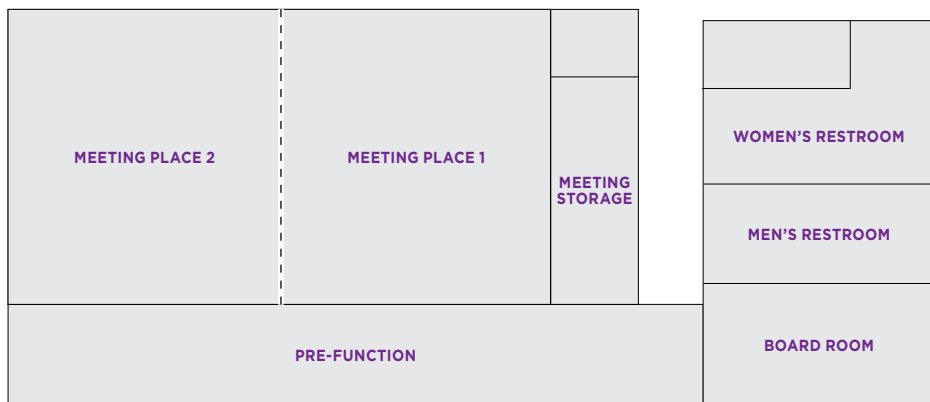

ROOMY ROOMS

- 159 guestrooms
- Hyatt Grand Bed®
- Swiveling 42" flat screen HDTV
- Hyatt Plug Panel™ (in select guestrooms)
- Cozy Corner is the perfect place to sit back and relax (sofa sleeper in all guestrooms)
- Mini-fridge and single-serve coffeemaker
- KenetMD™ luxury skin and hair care amenities
- Separate workspace

24/7 EAT & DRINK

- Gallery Kitchen Breakfast always has plenty to choose from with hot breakfast items at participating locations, fresh fruit and more
Weekdays 6:00–9:30 a.m.
Weekends 6:00–10:00 a.m.
- 24/7 Gallery Menu offers freshly prepared meals any time day or night
- 24/7 Gallery Market offers perfectly packaged grab 'n go items, from snacks and sandwiches to pastries and sweets
- Coffee to Cocktails Bar offers specialty beverages made with Starbucks® espresso roast and a variety of premium beers, wines & cocktails

| ROOM NAME | ROOM DIMENSIONS L X W X H / METERS | SQUARE FEET METERS |  CLASSROOM |  THEATER |  CONFERENCE |  U-SHAPE |  BANQUET |  H-SQUARE |
|---------------------|---------------------------------------|-----------------------|---|---|--|---|---|--|
| MEETING PLACE 2 | 26' X 27' 7.9M X 8.2M | 701 213.7 | 24 | 48 | 12 | 16 | 20 | 16 |
| MEETING PLACE 1 | 26' X 27' 7.9M X 8.2M | 714 217.6 | 24 | 47 | 12 | 16 | 20 | 16 |
| MEETING PLACE 1 & 2 | 52' X 27' 15.8M X 8.2M | 1415 431.3 | 48 | 95 | 24 | 32 | 40 | 32 |
| BOARD ROOM | 22' X 16' 6.7M X 4.9M | 249 75.9 | — | — | 17 | — | — | — |