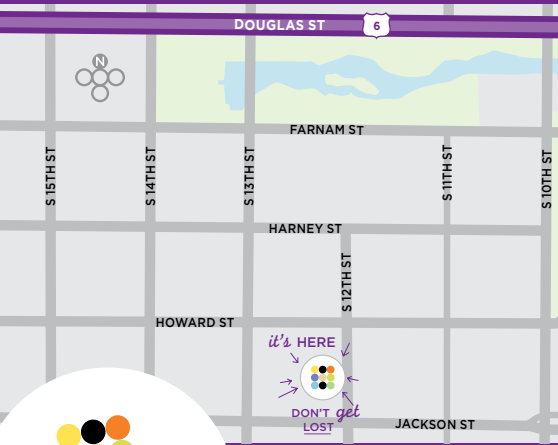

TO FIND OUT MORE ABOUT PLANNING YOUR NEXT EVENT, CALL 402 513 5463

HYATT
PLACE®

hyattplace.com

HYATT PLACE OMAHA DOWNTOWN OLD MARKET

540 South 12th Street
Omaha, NE 68102, USA
P 402 513 5500
F 402 513 5519
Omahadowntownoldmarket.place.hyatt.com

TRANSPORTATION

- 2.2 miles from Henry Doorly Zoo & Aquarium
- 1.7 miles from Creighton University
- .7 mile from CenturyLink Center

888 HYATT HP
(888 492 8847)