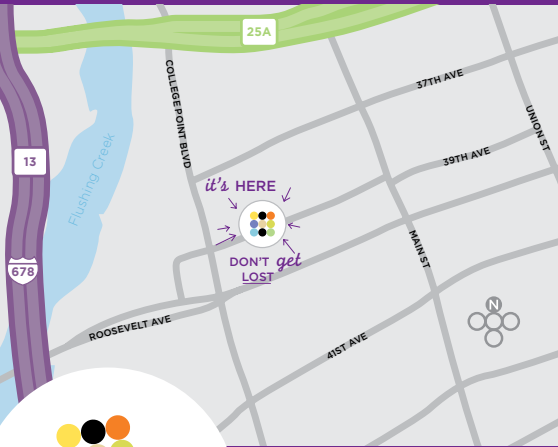

hyattplace.com

HYATT PLACE FLUSHING / LAGUARDIA AIRPORT

133-42 39th Avenue

Flushing, NY 11354, USA

P 718 888 1234

F 718 888 1654

<http://hyattplaceflushing.com/>

TRANSPORTATION

- From LaGuardia Airport: 3 miles from Hotel. Take Grand Central Parkway East and use Exit 9E to the Northern Boulevard East exit. Make a right turn on Main Street then turn right on 39th Avenue
- From John F. Kennedy (JFK) Airport: 9 miles from Hotel. Take Vanwyck north to Exit 13 and bear left to Northern Boulevard East. Make a right turn on Main Street then turn right on 39th Avenue

888 HYATT HP
(888 492 8847)