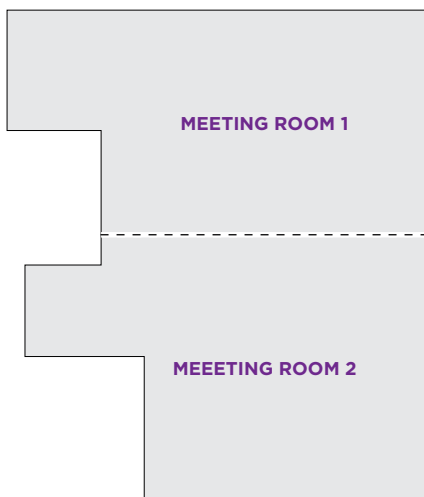

ROOMY ROOMS

- 168 guestrooms
- Hyatt Grand Bed®
- Swiveling 42" flat screen HDTV
- Hyatt Plug Panel™ (in select guestrooms)
- Cozy Corner is the perfect place to sit back and relax (sofa sleeper in select guestrooms)
- Mini-fridge and single-serve coffeemaker
- KenetMD™ luxury skin and hair care amenities
- Separate workspace
- In-room safe

THE *perfect* MEETING NEEDS THE *perfect* PLACE

ROOM DIMENSIONS & CAPACITIES

ROOM NAME	ROOM DIMENSIONS L X W X H / METERS	SQUARE FEET METERS	BANQUET	CONFERENCE	CLASSROOM	THEATER	U-SHAPE
MEETING PLACE 1	24' X 17' 7.3M X 5.2M	408 124.4	30	10	15	40	15
MEETING PLACE 2	18' X 20' 5.5M X 6.1M	360 109.7	20	10	15	40	10
MEETING PLACE 1 & 2	42' X 19' 12.8M X 5.8M	768 243.2	50	20	30	80	25