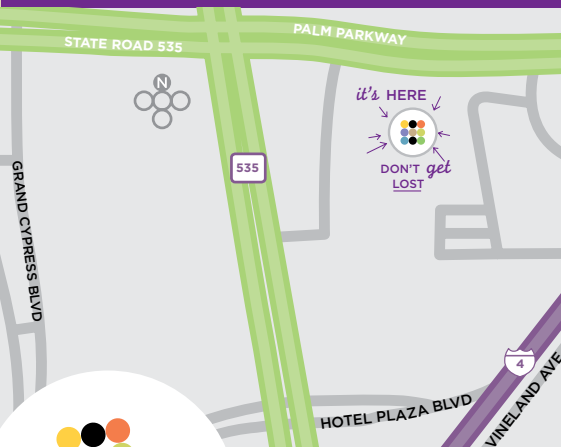

HYATT
PLACE®

hyattplace.com

HYATT PLACE ORLANDO/ LAKE BUENA VISTA

8688 Palm Parkway
Orlando, FL 32836, USA
P 407 778 5500
F 407 778 5501
hyattplaceorlandolakebuenavista.com

TRANSPORTATION

- From Orlando International Airport:
  20 minutes by car
- From Downtown Orlando: 15 minutes by car
- From Orange County Convention Center:
  10 minutes by car

888 HYATT HP
(888 492 8847)