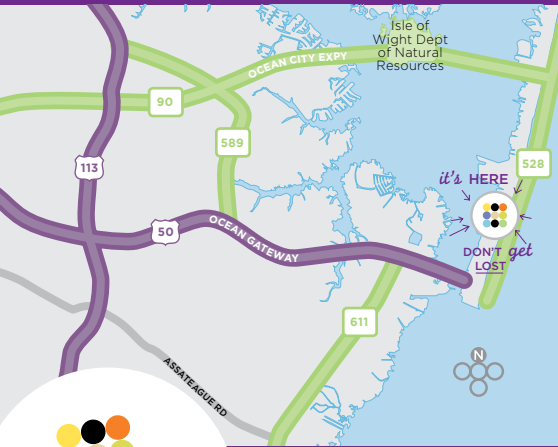

HYATT
PLACE®

hyattplace.com

HYATT PLACE OCEAN CITY / OCEANFRONT

116TH Street

Ocean City, MD 21842, USA

P 410 213 5333

F 443 373 0331

hyattplaceoceancityoceanfront.com

TRANSPORTATION

- From: the NorthRoute 1 South
- From: the WestRoute US 50 East
- From: the SouthRoute US 50 East

888 HYATT HP
(888 492 8847)