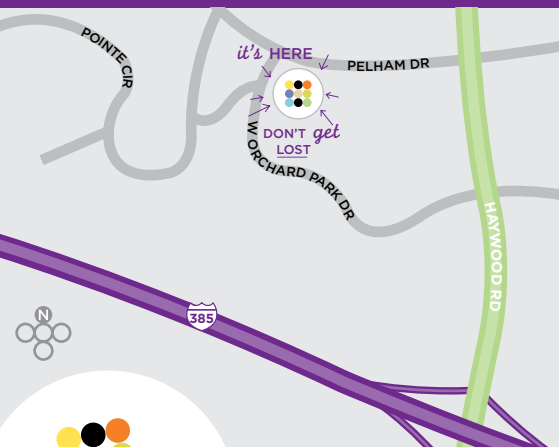

HYATT PLACE GREENVILLE/HAYWOOD

40 West Orchard Park Drive
Greenville, SC 29615, USA
P 864 232 3000
F 864 271 4388
greenville.place.hyatt.com

TRANSPORTATION

- From Greenville Spartanburg Airport (GSP): 20 minutes by car
- From Charlotte: 1.5 hours south on I-85 by car
- From Atlanta: 2 hours north on I-85 by car

HYATT
PLACE®

hyattplace.com

888 HYATT HP
(888 492 8847)

PGVZG 1118