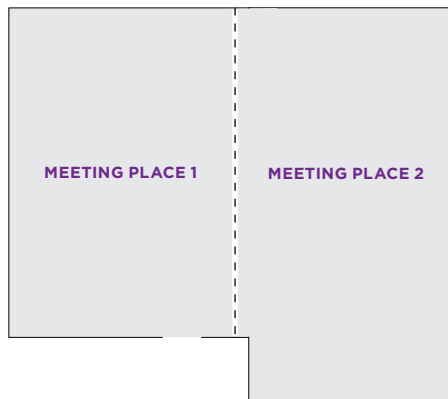

THE *perfect* MEETING NEEDS THE *perfect* PLACE

ROOM DIMENSIONS & CAPACITIES

ROOM NAME	ROOM DIMENSIONS L X W X H / METERS	SQUARE FEET METERS	 THEATER	 CLASSROOM	 CONFERENCE	 U-SHAPE
MEETING PLACE 1 & 2	24.5' X 33.5' 7.5M X 10.2M	900 247.3	60	35	30	35
MEETING PLACE 1	24.5' X 18.5' 7.5M X 5.6M	450 137.2	30	21	12	18
MEETING PLACE 2	32.5' X 15' 9.9M X 4.6M	480 146.3	25	18	10	15