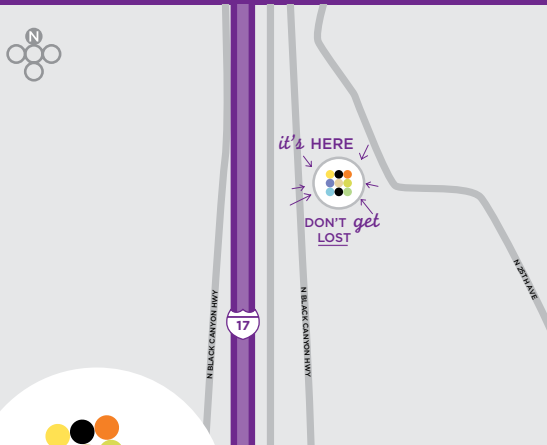

HYATT PLACE PHOENIX NORTH

10838 North 25th Avenue
Phoenix, AZ 85029, USA
P 602 997 8800
F 602 997 4218
phoenixnorth.place.hyatt.com

TRANSPORTATION

- From Phoenix Sky Harbor Airport: 20-25 min by car
- From Phoenix Downtown: 15 min by car
- From Major Interstate: The hotel is off of Interstate 17