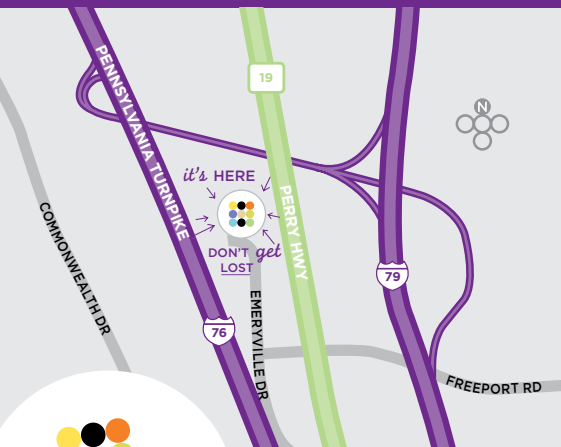

HYATT
PLACE®

hyattplace.com

HYATT PLACE PITTSBURGH/CRANBERRY

136 Emeryville Drive
Cranberry Township, PA 16066, USA
P 724 779 7900
F 724 779 7977
hyattplacecranberry.com

TRANSPORTATION

- From Pittsburgh International Airport: 30 min by car
- From Downtown Pittsburgh: 20 min by car
- From I-79 and PA Turnpike: Less than 1/2 mile

888 HYATT HP
(888 492 8847)

PITZC 1118