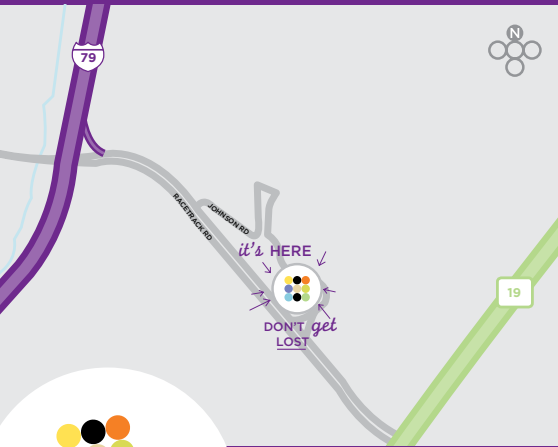

hyattplace.com

HYATT PLACE PITTSBURGH SOUTH MEADOWS RACETRACK & CASINO HOTEL

212 Racetrack Road
Washington, PA 15301, USA
P 724 222 7777
F 724 206 9161
hyattplacepittsburghsouth.com

TRANSPORTATION

- Less than 1 mile from Interstate 79
- 30 minutes from Pittsburgh International Airport
- 30 minutes from downtown Pittsburgh

888 HYATT HP
(888 492 8847)