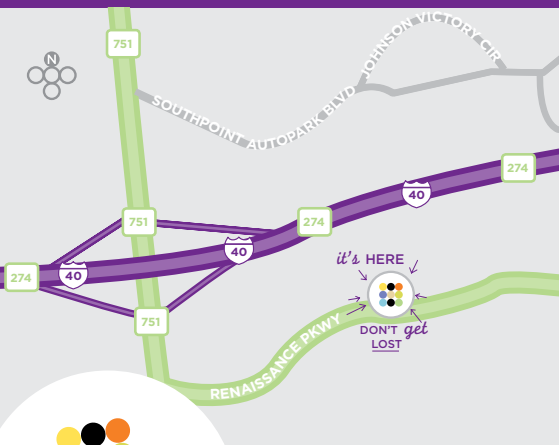

HYATT
PLACE®

hyattplace.com

HYATT PLACE DURHAM/SOUTHPOINT

7840 NC 751 Hwy

Durham, NC 27713, USA

P 919 688 7800

F 919 688 7840

hyattplacedurhamsouthpoint.com

TRANSPORTATION

- From RDU Airport: 11 minutes | 11 miles
- From Downtown Durham: 13 minutes | 8 miles
- From Downtown Chapel Hill: 11 minutes | 6 miles

888 HYATT HP
(888 492 8847)