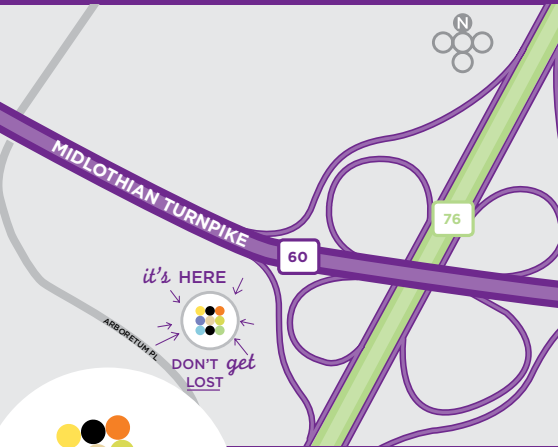

HYATT
PLACE®

hyattplace.com

HYATT PLACE RICHMOND/ARBORETUM

201 Arboretum Place
Richmond, VA 23236, USA
P 804 560 1566
F 804 560 1703
hyattplacerichmondarboretum.com

TRANSPORTATION

- From Richmond International Airport: 22 minutes by car
- From Greater Richmond Convention Center: 10 minutes by car
- From University of Richmond: 14 minutes by car

888 HYATT HP
(888 492 8847)