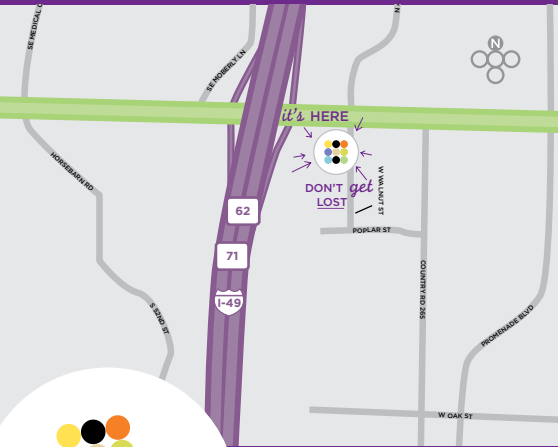

hyattplace.com

HYATT PLACE ROGERS/BENTONVILLE

4610 West Walnut Street

Rogers, AR 72756, USA

P 479 633 8555

F 479 633 8333

hyattplacebentonville.com

TRANSPORTATION

- From Walmart Headquarters: 4 miles by car
- From Walmart Arkansas Music Pavilion (AMP): 2.5 miles by car
- From Crystal Bridges American Art Museum: 4 miles by car
- From XNA Regional Airport: 11 miles by car

888 HYATT HP
(888 492 8847)