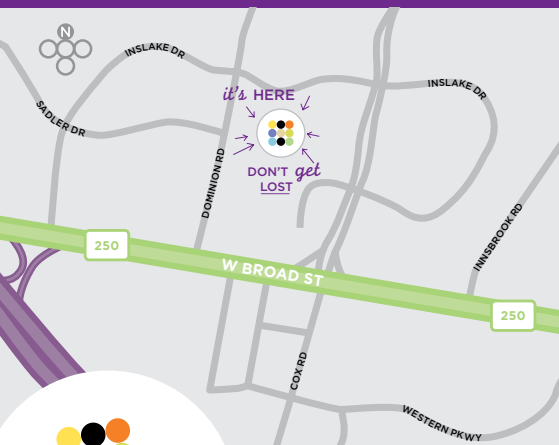

hyattplace.com

HYATT PLACE RICHMOND INNSBROOK

4100 Cox Road

Glen Allen, VA 23060, USA

P 804 747 9644

F 804 346 9320

hyattplacerichmondinnsbrook.com

TRANSPORTATION

- From Richmond International Airport: 28 min by car
- From Richmond Convention Center/ Richmond Coliseum/VCU/Richmond downtown: 18 min by car
- From University of Richmond; West Creek Business Park: 15 min by car

888 HYATT HP
(888 492 8847)