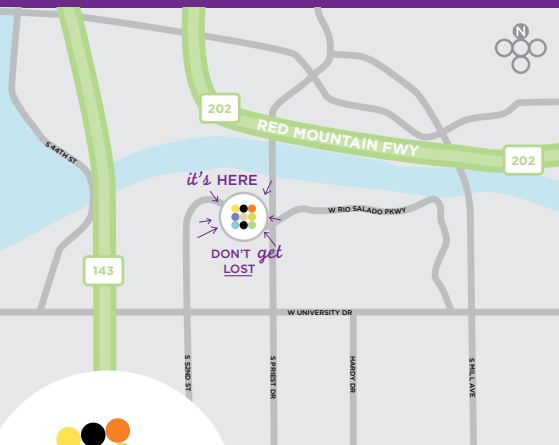

hyattplace.com

HYATT PLACE TEMPE/PHOENIX AIRPORT

1413 W. Rio Salado Parkway

Tempe, AZ 85281, USA

P 480 804 9544

F 480 804 9548

hyattplacetempephoenixairport.com

TRANSPORTATION

- Hotel shuttle to/from Phoenix Sky Harbor International Airport: 6 min by car
- Hotel shuttle to/from downtown Tempe: 4 min by car
- Hotel shuttle to/from Light Rail stop at Priest/Washington: 2 min by car

888 HYATT HP
(888 492 8847)