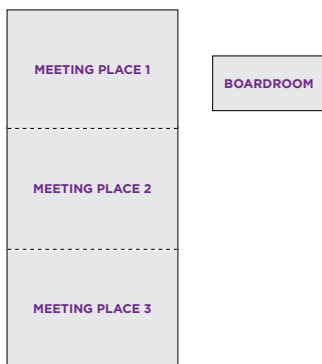

THE *perfect* MEETING NEEDS THE *perfect* PLACE

ROOM DIMENSIONS & CAPACITIES

ROOM NAME	ROOM DIMENSIONS L X W X H / METERS	SQUARE FEET METERS	CEILING HEIGHT	 THEATER	 CLASSROOM	 U-SHAPE	 BANQUET	 RECEPTION
MEETING PLACE 1-3	37' X 78'10" 11.3M X 24M	2889.70 880.5	12'	250	150	75	180	300
MEETING PLACE 1	37' X 25'7" 11.3M X 7.8M	950.9 289.8	12'	70	35	30	60	70
MEETING PLACE 2	37' X 26'7" 11.3M X 8.1M	987.9 301.1	12'	60	40	30	60	70
MEETING PLACE 3	37' X 25'7" 11.3M X 7.8	950.9 289.8	12'	70	35	30	60	70
BOARDROOM	24'5" X 12' 7.4M X 3.6	294 89.6	10'	*Permant Seating of 12 Executive Chairs, 16 Banquet Chairs				