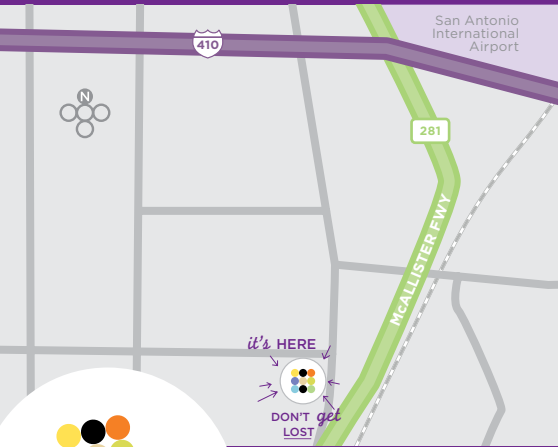

**HYATT
PLACE®**

hyattplace.com

HYATT PLACE SAN ANTONIO AIRPORT/QUARRY MARKET

7615 Jones Maltsberger Road

San Antonio, TX 78216, USA

P 210 930 2333

F 210 930 2336

hyattplacesanantonioairport.com

TRANSPORTATION

- From San Antonio International Airport:
  4 minutes by car
- From San Antonio Riverwalk:
  10 minutes by car
- From Interstate 281/McAllister Highway:
  2 minutes by car

**888 HYATT HP
(888 492 8847)**