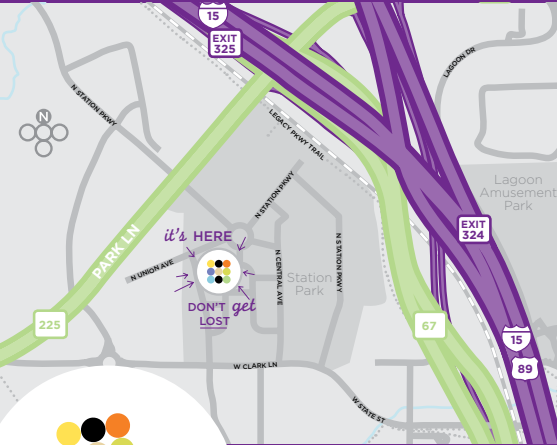

TRANSPORTATION

- Headed North on Interstate 15: Take exit 324 towards South Ogden/Park Lane. Stay in the far right lane labeled Exit 395/Park Lane. Turn left onto Park Lane. Cross the overpass and take a left onto Station Parkway at the second stoplight. Our Hyatt Place is to your right at the roundabout.
- Headed South on Interstate 15: Take exit 325/Park Lane. Turn right onto Park Lane. Turn left on Station Parkway. Our Hyatt Place is to your right at the roundabout.
- Frontrunner/Trax light rail directions: Please visit www.rideuta.com and select "Plan Your Trip."
- From Salt Lake City International Airport: 19 min by car
- From Downtown Salt Lake City: 17 min by car
- From Hill Air Force Base: 12 min by car