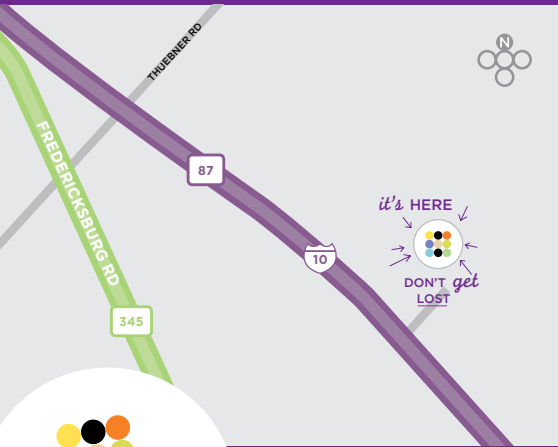

HYATT
PLACE®

hyattplace.com

HYATT PLACE SAN ANTONIO NORTHWEST/MEDICAL CENTER

4303 Hyatt Place Drive

San Antonio, TX 78230, USA

P 210 561 0099

F 210 561 0513

sanantonionorthwest.place.hyatt.com

TRANSPORTATION

- From San Antonio International Airport:
  15 minutes by car
- From San Antonio Riverwalk:
  15 minutes by car
- From Six Flags Fiesta Texas:
  5 minutes by car

888 HYATT HP
(888 492 8847)