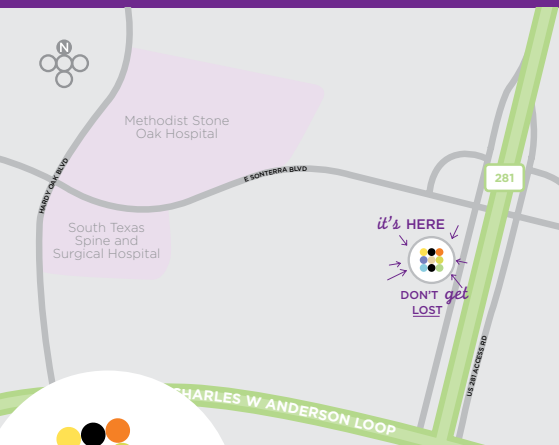

HYATT PLACE SAN ANTONIO NORTH/ STONE OAK

1610 East Sonterra Boulevard

San Antonio, TX 78259, USA

P 210 545 2810

F 210 545 3980

hyattplacesanantonionorthstoneoak.com

TRANSPORTATION

- From San Antonio Int'l Airport: 12 min by car
- From Downtown San Antonio: 23 min by car
- From Six Flags Fiesta Texas: 25 min by car

HYATT
PLACE®

hyattplace.com

888 HYATT HP
(888 492 8847)