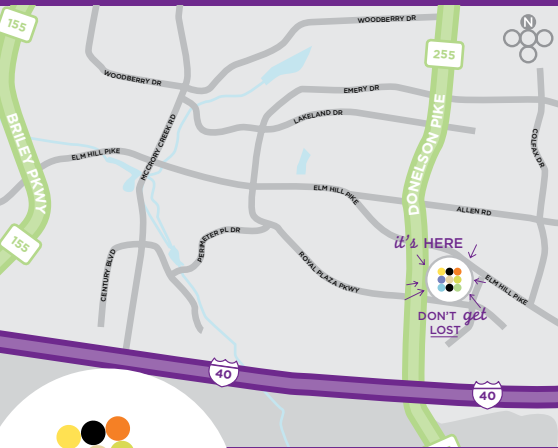

HYATT PLACE STATE COLLEGE

219 W Beaver Ave
State College, PA 16801, USA
P 814 862 9808
F 814 284 5150
hyattplacestatecollege.com

TRANSPORTATION

- From University Park Airport: 7 miles
- From Greyhound & Fullington Trailways, Penn State University 0.4 miles
- From Mega Bus, State College: 2.4 miles

HYATT
PLACE®

hyattplace.com

888 HYATT HP
(888 492 8847)

SCEZS 1118