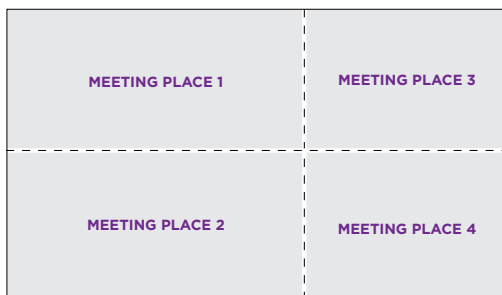

EARN FREE NIGHTS

- Join World of Hyatt — the loyalty program that revolves around you. Enjoy free nights, member discounts, exclusive offers and more. Visit worldofhyatt.com

EXPLORE

- Penn State University
- Downtown State College
- Beaver Stadium
- Bryce Jordan Center
- Pegula Ice Arena

THE *perfect* MEETING NEEDS THE *perfect* PLACE

ROOM DIMENSIONS & CAPACITIES

ROOM NAME	ROOM DIMENSIONS L X W X H / METERS	SQUARE FEET METERS	CLASSROOM	THEATER	CONFERENCE	U-SHAPE
MEETING PLACE 1	27' X 53' 8.2M X 16.1M	1431 436.1	30	48	96	30
MEETING PLACE 2	25' X 53' 7.6M X 16.1M	1325 403.9	30	48	96	30
MEETING PLACE 3	27' X 36' 8.2M X 11M	972 296.3	-	27	55	30
MEETING PLACE 4	25' X 36' 7.6M X 11M	900 274.3	-	27	55	30
MEETING PLACE 1 & 2	52' X 53' 15.8M X 16.1M	2756 840	60	96	145	45
MEETING PLACE 3 & 4	53' X 36' 16.1M X 11M	1908 581.6	30	51	100	-
FULL SPACE	101' X 53' 30.8M X 16.1M	5353 1631.6	120	147	240	-