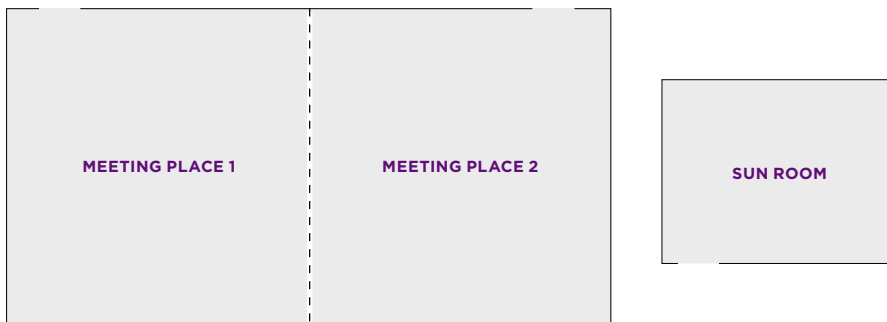

## ROOM DIMENSIONS & CAPACITIES

ROOM NAME	ROOM DIMENSIONS L X W X H / METERS	SQUARE FEET METERS	 BANQUET	 THEATER	 CLASSROOM	 CONFERENCE	 U-SHAPE
MEETING PLACE 1 & 2	34' X 25' 9.8M X 7.3M X 3.4M	850 274.3	40	60	42	25	25
MEETING PLACE 1	17' X 25' 5.2M X 7.3M X 3.4M	425 137.2	16	30	21	12	12
MEETING PLACE 2	17' X 25' 5.2M X 7.3M X 3.4M	425 137.2	16	30	21	12	12
SUN ROOM	13' X 21' X 11' 9.1M X 8.2M	300 91.4	16	30	15	12	12