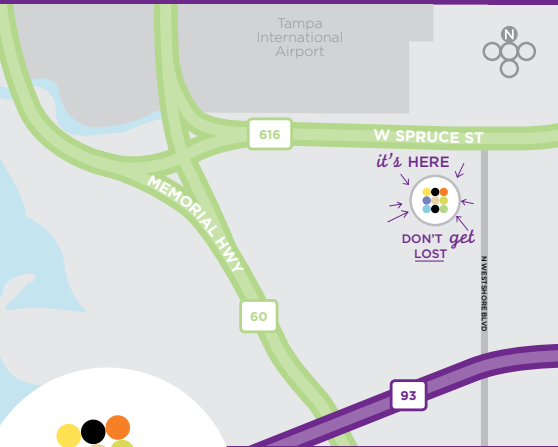

HYATT
PLACE®

hyattplace.com

HYATT PLACE TAMPA AIRPORT/ WESTSHORE

4811 West Main Street
Tampa, FL 33607, USA
P 813 282 1037
F 813 282 1148
hyattplacetampaairportwestshore.com

TRANSPORTATION

- From Tampa International Airport:
  4 minutes/ 2 miles
- From Tampa Downtown: 10 minutes/
  5 miles
- From Interstate 275: 1 minute/ 1 mile and
  1-4 8 minutes/ 6 miles

888 HYATT HP
(888 492 8847)

TPAZW 1118