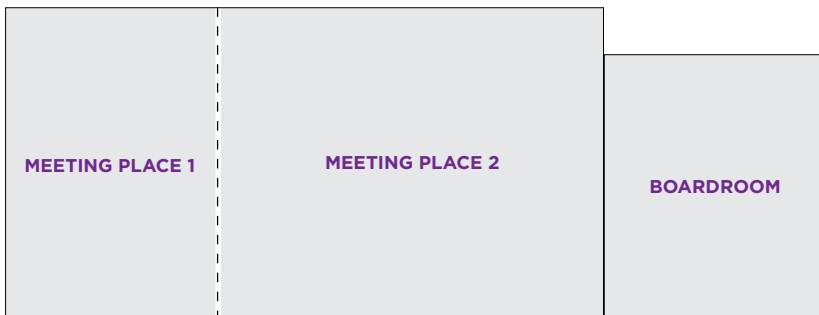

THE *perfect* MEETING NEEDS THE *perfect* PLACE

ROOM DIMENSIONS & CAPACITIES

ROOM NAME	ROOM DIMENSIONS L X W X H / METERS	SQUARE FEET METERS	BANQUET	THEATRE	CLASSROOM	CONFERENCE	U-SHAPE
BOARDROOM	14' X 24' 4.3M X 7.3M	336 102.4	28	37	14	8	10
MEETING PLACE 1	13' X 27' 4.0M X 8.2M	351 106.9	29	39	15	8	10
MEETING PLACE 2	27' X 27' 8.2M X 8.2M	729 222.1	61	81	30	17	21
MEETING PLACE 1 & 2	27' X 40' 8.2M X 12.1M	1,080 329.1	90	120	45	N/A	31