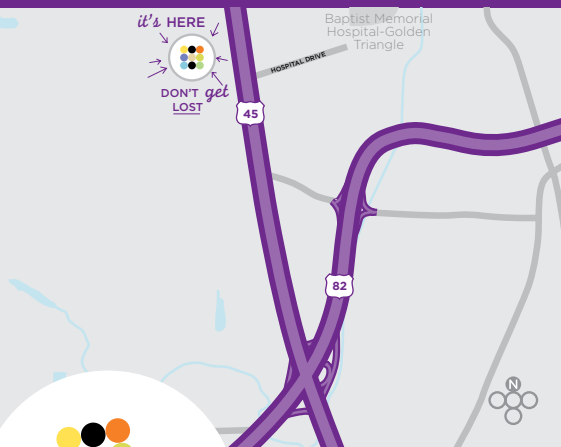

**HYATT
PLACE®**

hyattplace.com

HYATT PLACE COLUMBUS

101 Hospital Drive Extended

Columbus, MS 39701, USA

P 662 370 1800

F 866 497 3416

columbus.place.hyatt.com

TRANSPORTATION

- From GTR Airport (15 min. by car), turn left onto MS-791, go 2 miles, turn right onto US-82E toward Columbus. Go 9.6 miles, take US-45N exit toward Aberdeen. Go 1 mile. Hyatt Place is on the left behind Longhorn Steakhouse.
- From Tuscaloosa, AL (1 hr. by car), take US 82W 58 miles to Columbus. Take US 45N toward Columbus Air Force Base, go 1 mile, Hyatt Place is on the left behind Longhorn Steakhouse
- From Memphis, TN: 165 min by car take, US 78E toward Tupelo, go 97 miles, take exit to US 45S toward Columbus/Aberdeen, go 53 miles, Hyatt Place is on the right behind Longhorn Steakhouse.

**888 HYATT HP
(888 492 8847)**