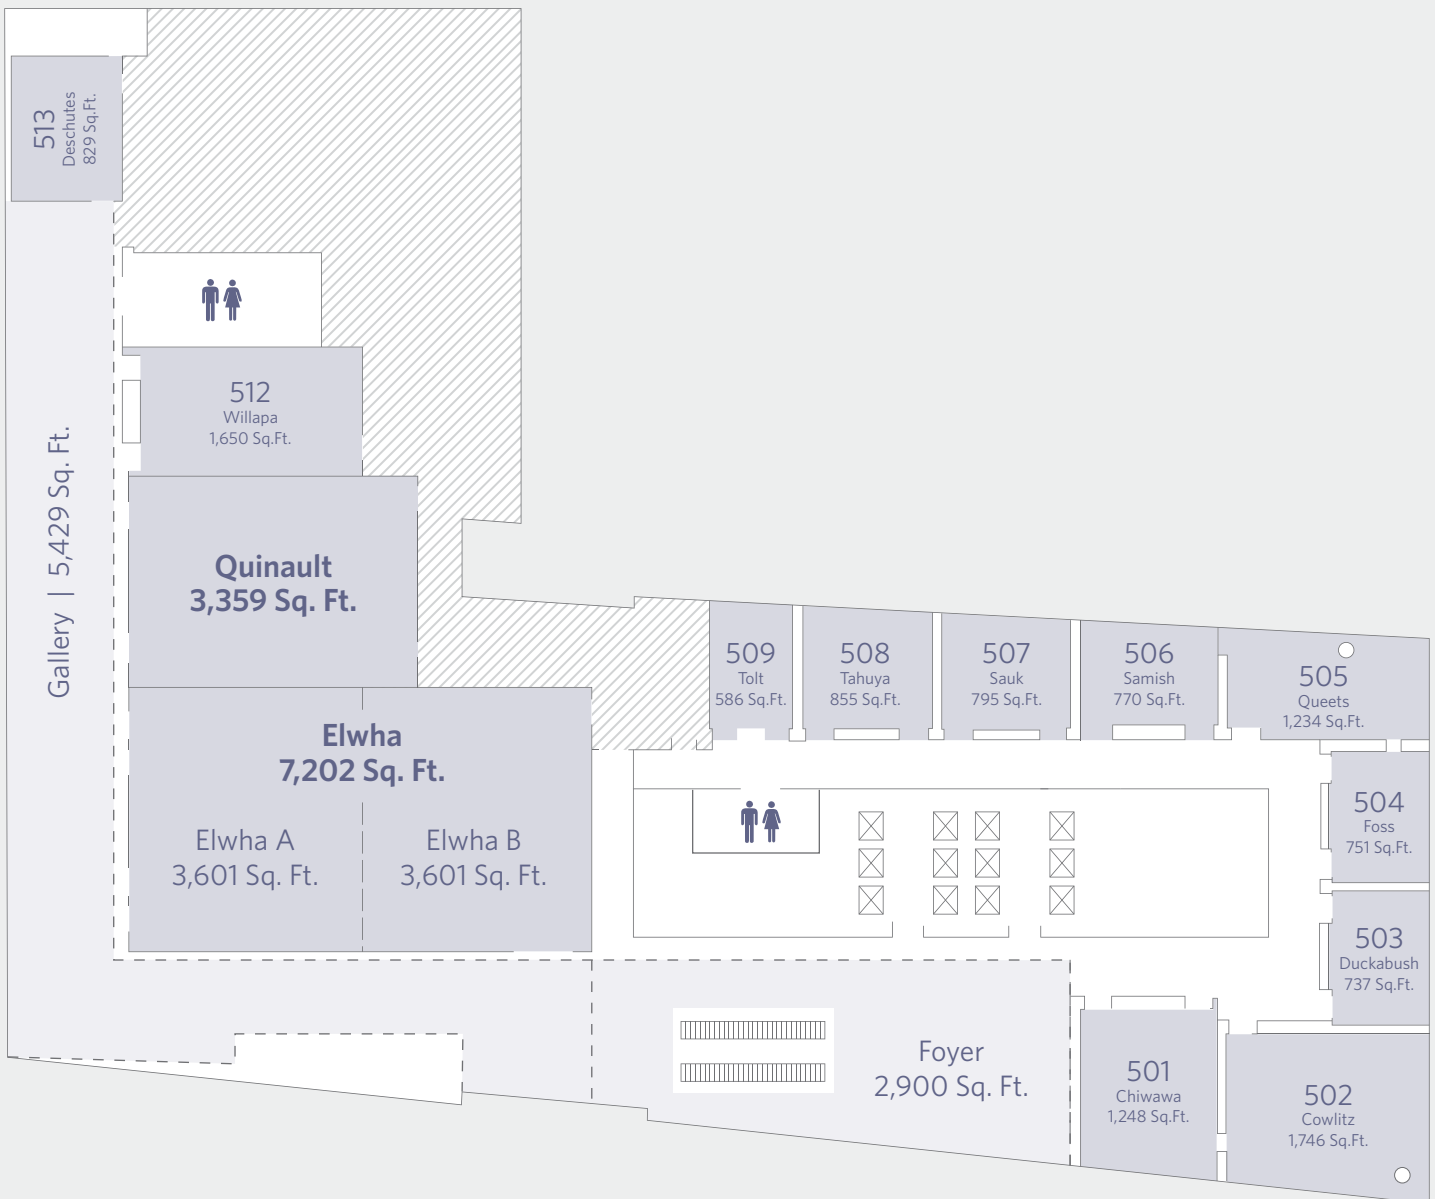

HYATT REGENCY SEATTLE
808 Howell Street
Seattle, Washington 98101, USA
sears-rfp@hyatt.com
hyattregencyseattle.com

FLOOR PLAN Level 3

HYATT REGENCY SEATTLE
808 Howell Street
Seattle, Washington 98101, USA
sears-rfp@hyatt.com
hyattregencyseattle.com

FLOOR PLAN Level 4

HYATT REGENCY SEATTLE
 808 Howell Street
 Seattle, Washington 98101, USA
 sears-rfp@hyatt.com
 hyattregencyseattle.com

FLOOR PLAN
 Level 5

HYATT REGENCY SEATTLE
808 Howell Street
Seattle, Washington 98101, USA
sears-rfp@hyatt.com
hyattregencyseattle.com

FLOOR PLAN Level 6

HYATT REGENCY SEATTLE
808 Howell Street
Seattle, Washington 98101, USA
sears-rfp@hyatt.com
hyattregencyseattle.com

FLOOR PLAN Level 7