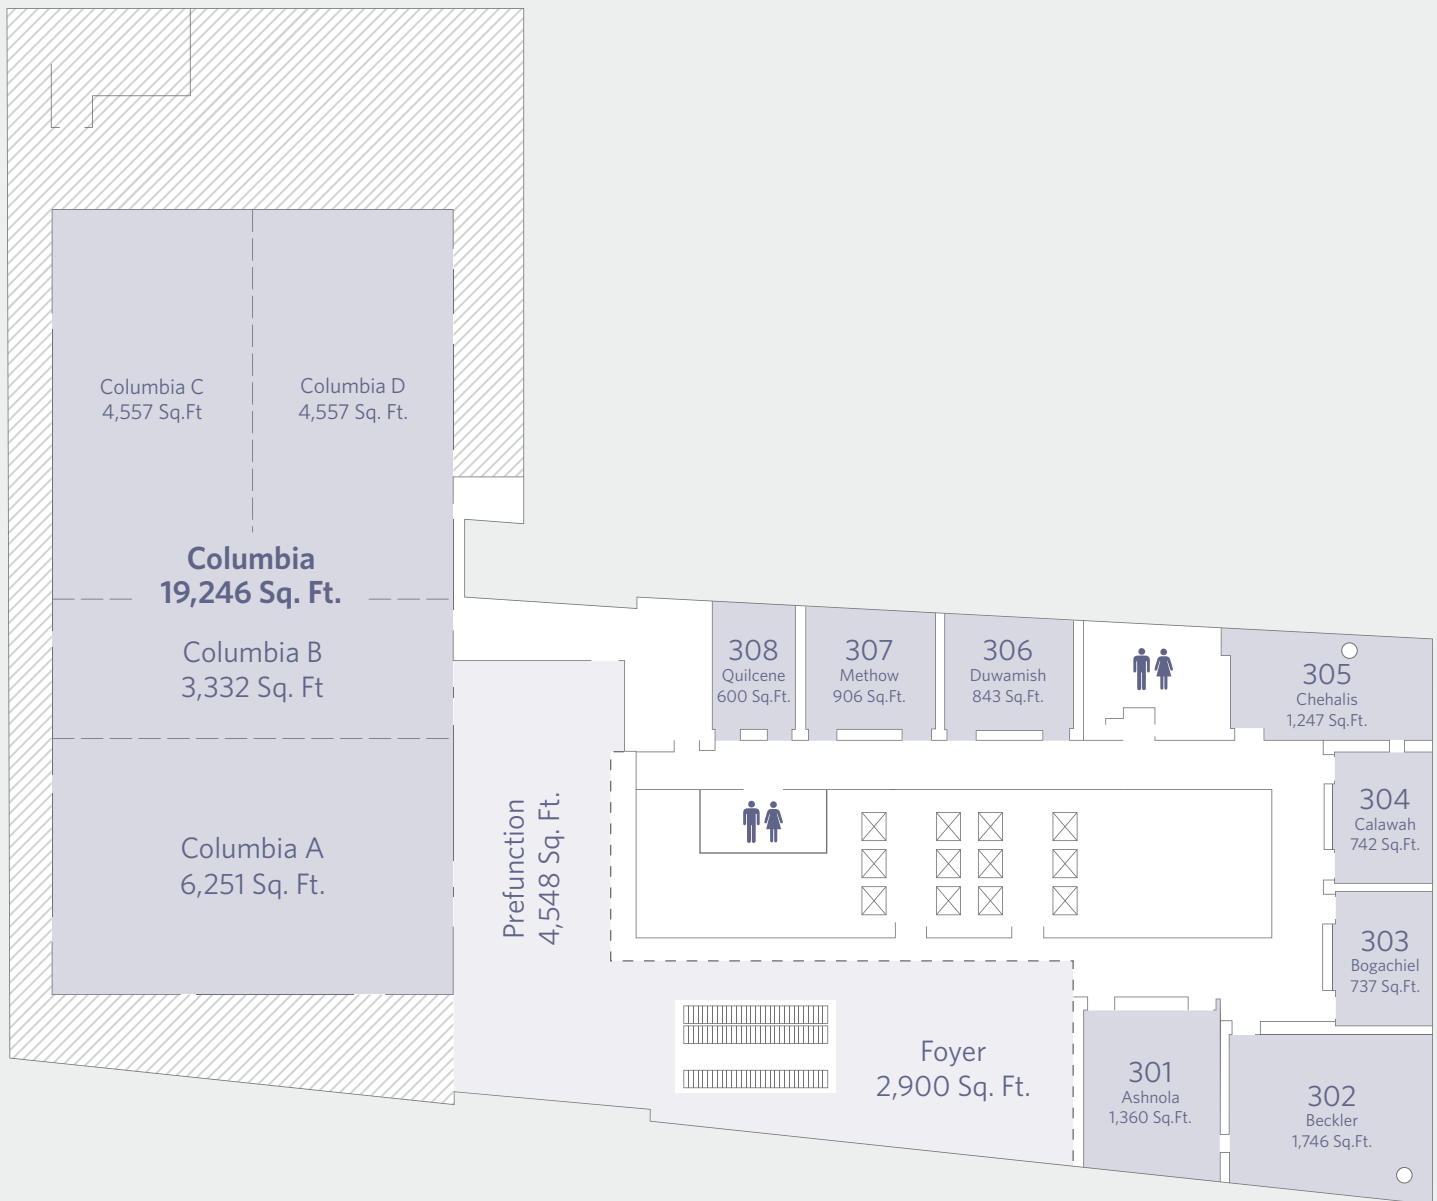

HYATT REGENCY SEATTLE
808 Howell Street
Seattle, Washington 98101, USA
sears-rfp@hyatt.com
hyattregencyseattle.com

FLOOR PLAN Level 3

HYATT REGENCY SEATTLE
808 Howell Street
Seattle, Washington 98101, USA
sears-rfp@hyatt.com
hyattregencyseattle.com

FLOOR PLAN Level 4

HYATT REGENCY SEATTLE
 808 Howell Street
 Seattle, Washington 98101, USA
 sears-rfp@hyatt.com
 hyattregencyseattle.com

FLOOR PLAN
 Level 5

HYATT REGENCY SEATTLE
808 Howell Street
Seattle, Washington 98101, USA
sears-rfp@hyatt.com
hyattregencyseattle.com

FLOOR PLAN Level 6

HYATT REGENCY SEATTLE
808 Howell Street
Seattle, Washington 98101, USA
sears-rfp@hyatt.com
hyattregencyseattle.com

FLOOR PLAN Level 7