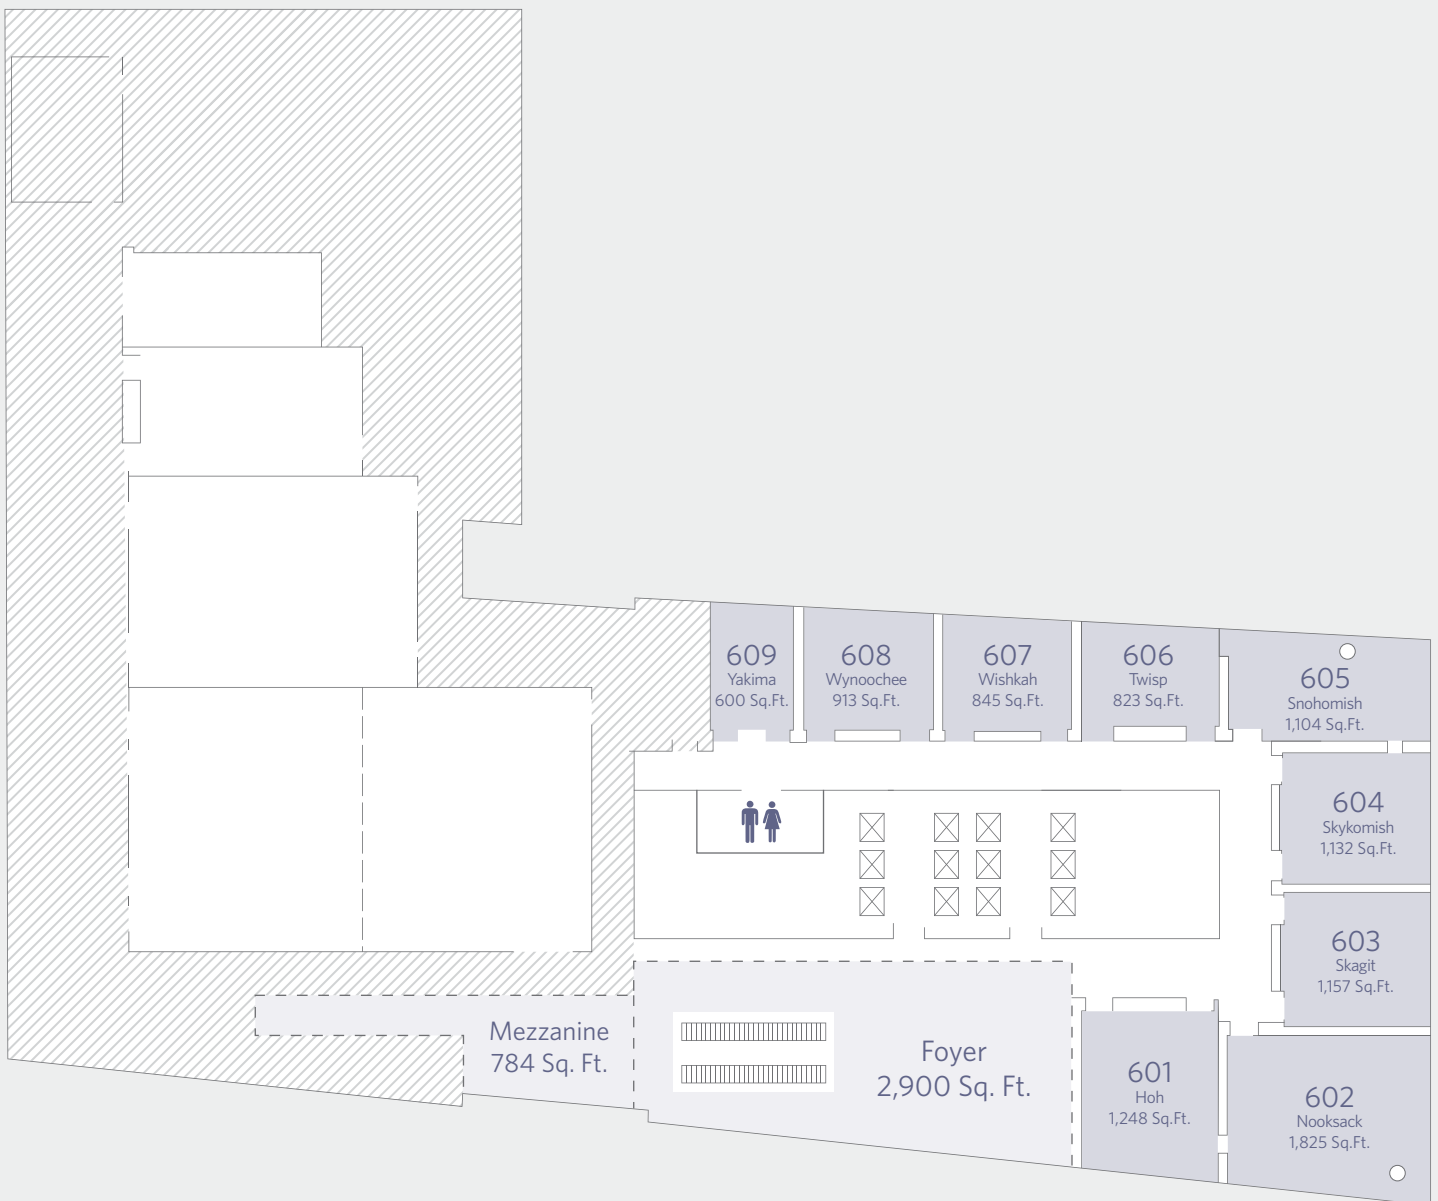

FLOOR PLAN Level 4

HYATT REGENCY SEATTLE
 808 Howell Street
 Seattle, Washington 98101, USA
 sears-rfp@hyatt.com
 hyattregencyseattle.com

FLOOR PLAN
 Level 5

HYATT REGENCY SEATTLE
808 Howell Street
Seattle, Washington 98101, USA
sears-rfp@hyatt.com
hyattregencyseattle.com

FLOOR PLAN Level 6

HYATT REGENCY SEATTLE
808 Howell Street
Seattle, Washington 98101, USA
sears-rfp@hyatt.com
hyattregencyseattle.com

FLOOR PLAN Level 7