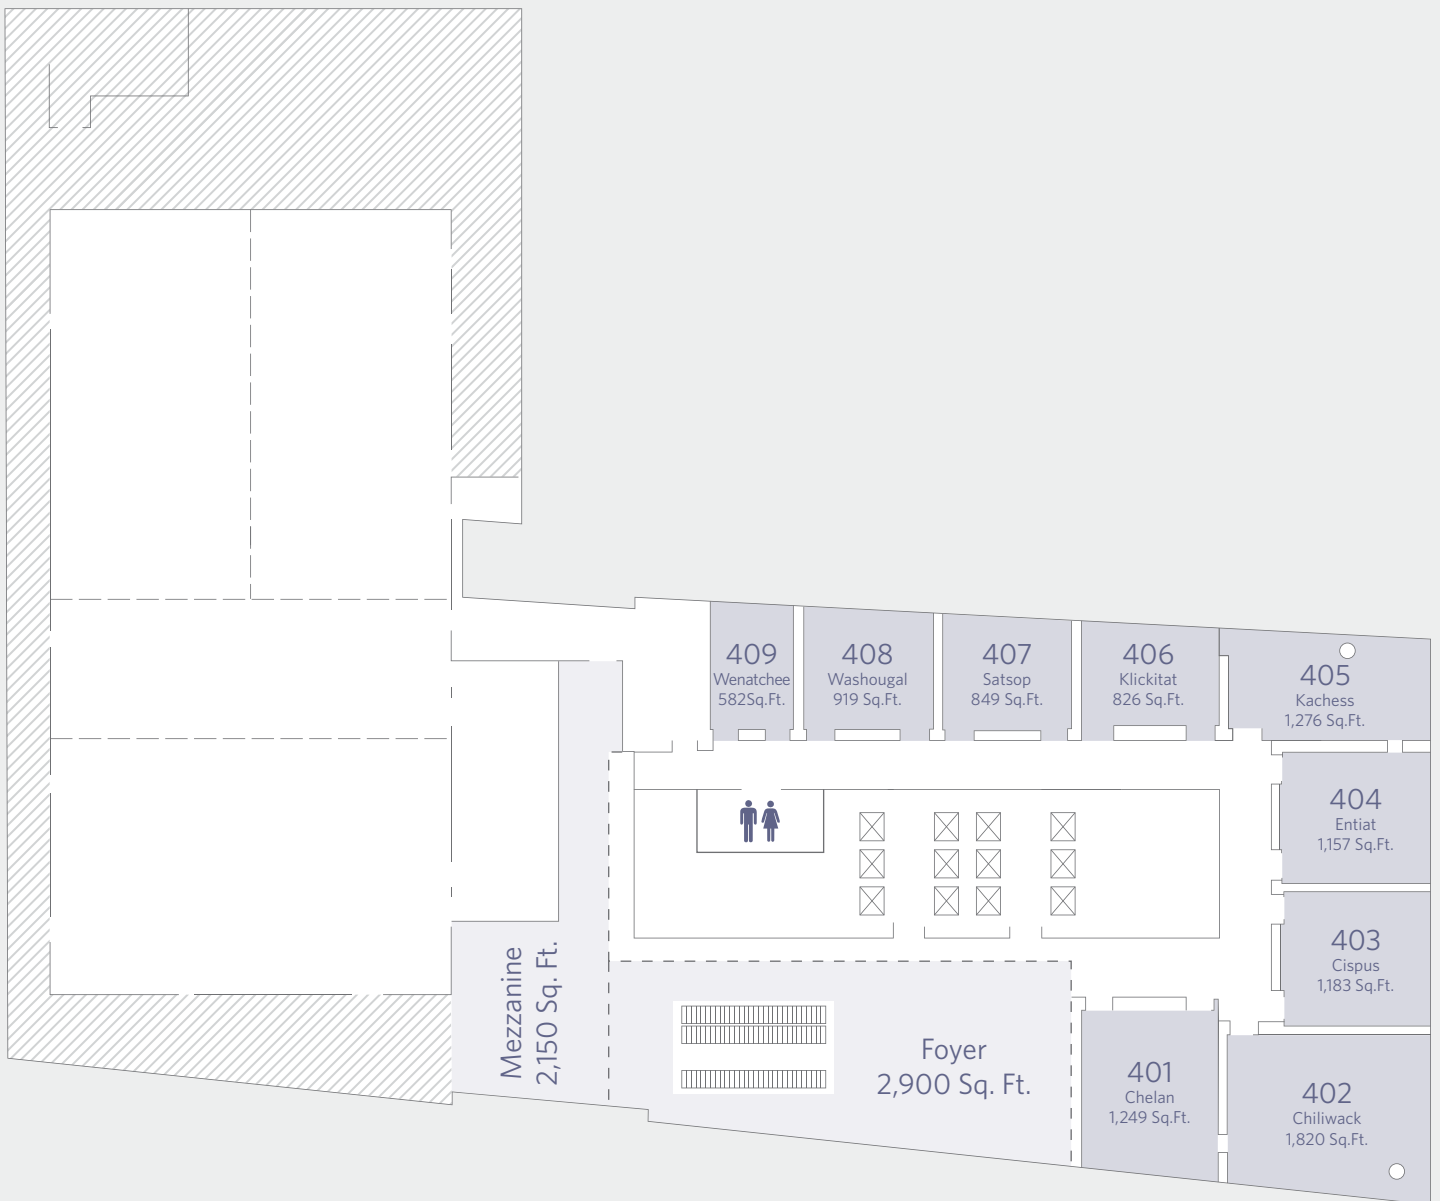

FLOOR PLAN Level 4

HYATT REGENCY SEATTLE
 808 Howell Street
 Seattle, Washington 98101, USA
 sears-rfp@hyatt.com
 hyattregencyseattle.com

FLOOR PLAN
 Level 5

HYATT REGENCY SEATTLE
808 Howell Street
Seattle, Washington 98101, USA
sears-rfp@hyatt.com
hyattregencyseattle.com

FLOOR PLAN Level 6

HYATT REGENCY SEATTLE
808 Howell Street
Seattle, Washington 98101, USA
sears-rfp@hyatt.com
hyattregencyseattle.com

FLOOR PLAN Level 7