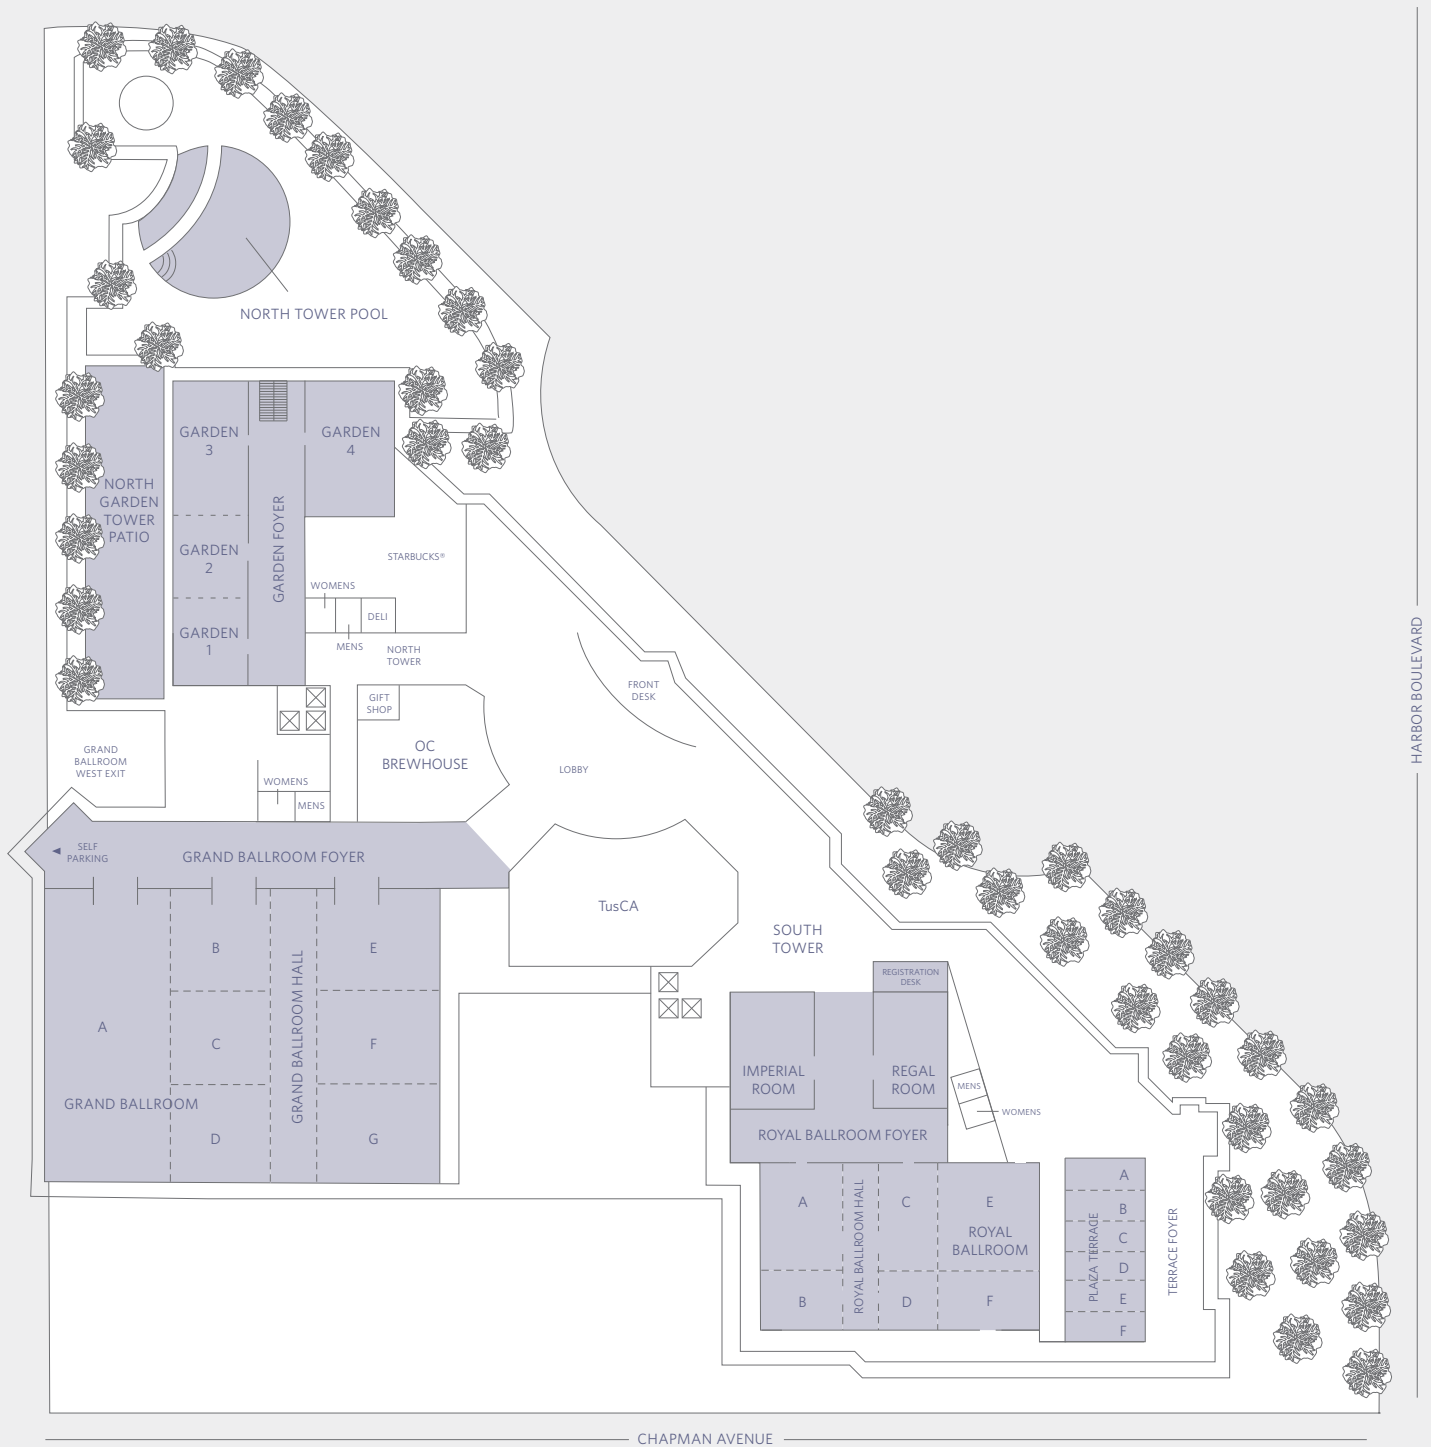

HYATT REGENCY ORANGE COUNTY
 11999 Harbor Boulevard
 Garden Grove, California 92840, USA
 T +1 714 750 1234
 F +1 714 740 0465
 orangecounty.hyatt.com

FLOOR PLAN
 First Floor

HYATT REGENCY ORANGE COUNTY
 11999 Harbor Boulevard
 Garden Grove, California 92840, USA
 T +1 714 750 1234
 F +1 714 740 0465
 orangecounty.hyatt.com

FLOOR PLAN
 Second Floor

SECOND FLOOR (NORTH TOWER)

SECOND FLOOR (SOUTH TOWER)

HYATT REGENCY ORANGE COUNTY
 11999 Harbor Boulevard
 Garden Grove, California 92840, USA
 T +1 714 750 1234
 F +1 714 740 0465
 orangecounty.hyatt.com

FLOOR PLAN
 3-D Floor Plan