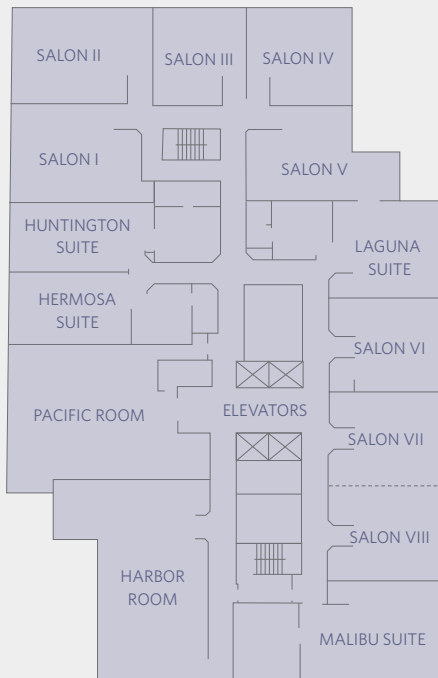

FLOOR PLAN
 Second Floor

SECOND FLOOR (NORTH TOWER)

SECOND FLOOR (SOUTH TOWER)

HYATT REGENCY ORANGE COUNTY
 11999 Harbor Boulevard
 Garden Grove, California 92840, USA
 T +1 714 750 1234
 F +1 714 740 0465
 orangecounty.hyatt.com

FLOOR PLAN
 3-D Floor Plan