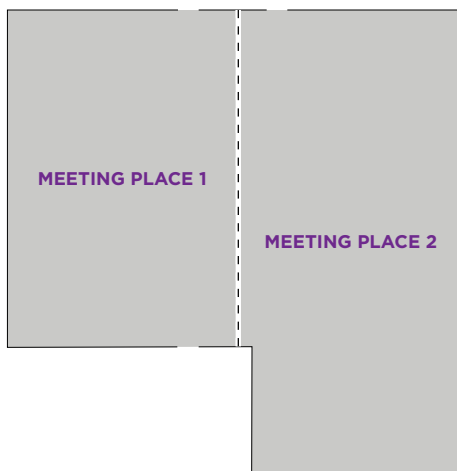

ROOMY ROOMS

- 126 guestrooms
- Hyatt Grand Bed[®]
- Swiveling 42" flat screen HDTV
- Hyatt Plug Panel™ (in select guestrooms)
- Cozy Corner is the perfect place to sit back and relax (sofa sleeper in all guestrooms)
- Mini-fridge and single-serve coffeemaker
- KenetMD™ luxury skin and hair care amenities
- Separate workspace
- In-room safe

THE *perfect* MEETING NEEDS THE *perfect* PLACE

ROOM DIMENSIONS & CAPACITIES

ROOM NAME	ROOM DIMENSIONS L X W X H / METERS	SQUARE FEET METERS	 THEATER	 CLASSROOM	 CONFERENCE	 U-SHAPE
MEETING PLACE 1 & 2	24.5' X 33.5' 7.5M X 10.2M	900 274.3	50	36	28	30
MEETING PLACE 1	24.5' X 18.5' 7.5M X 5.6M	450 137.2	25	18	12	12
MEETING PLACE 2	32.5' X 15' 9.9M X 4.6M	480 146.3	25	18	12	15