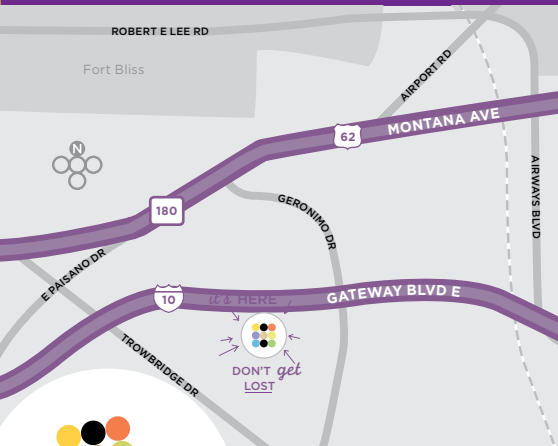

HYATT PLACE EL PASO AIRPORT

6030 Gateway Boulevard East

El Paso, TX 79905, USA

P 915 771 0022

F 915 771 0599

hyattplaceelpasoairport.com

TRANSPORTATION

- From El Paso International Airport: 15 minutes by car
- From Fort Bliss: 10 minutes by car
- From Bridge of the Americas from Juarez, Mexico: 10 minutes by car

HYATT
PLACE®

hyattplace.com

888 HYATT HP
(888 492 8847)

Hyatt® and Hyatt Place® names, designs and related marks are trademarks of Hyatt Corporation. ©2018 Hyatt Corporation. All rights reserved.
ELPZA PT-17926 0419