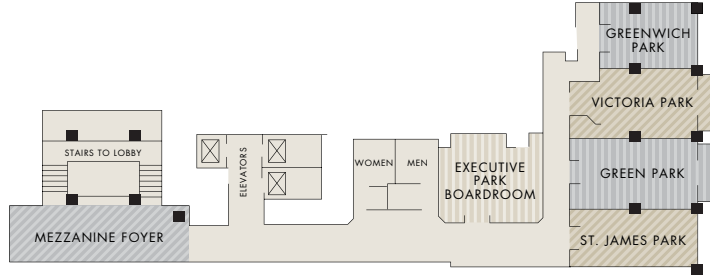

FLOOR PLAN & DIRECTIONS

MEZZANINE LEVEL

THE GALLERY

DIRECTIONS

PARK HYATT WASHINGTON, D.C. IS EASILY ACCESSIBLE AND IS CONVENIENTLY LOCATED NEAR:

- Ronald Regan Washington National Airport (6 miles)
- Washington Dulles Airport (27 miles)
- Baltimore Washington International Airport (37 miles)
- Union Station and Amtrak: (3 miles)
- Metro Stations: Foggy Bottom (Blue/Orange/Silver lines) and Dupont Circle (Red line)