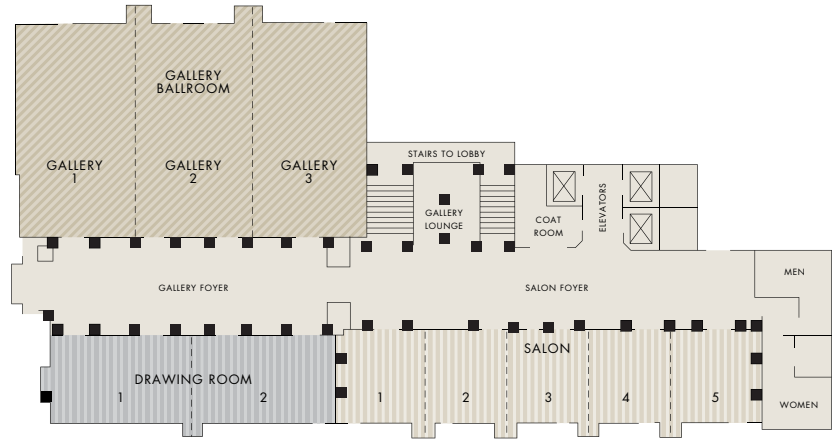

FLOOR PLAN & DIRECTIONS

MEZZANINE LEVEL

THE GALLERY

DIRECTIONS

PARK HYATT WASHINGTON, D.C. IS EASILY ACCESSIBLE AND IS CONVENIENTLY LOCATED NEAR:

- Ronald Regan Washington National Airport (6 miles)
- Washington Dulles Airport (27 miles)
- Baltimore Washington International Airport (37 miles)
- Union Station and Amtrak: (3 miles)
- Metro Stations: Foggy Bottom (Blue/Orange/Silver lines) and Dupont Circle (Red line)