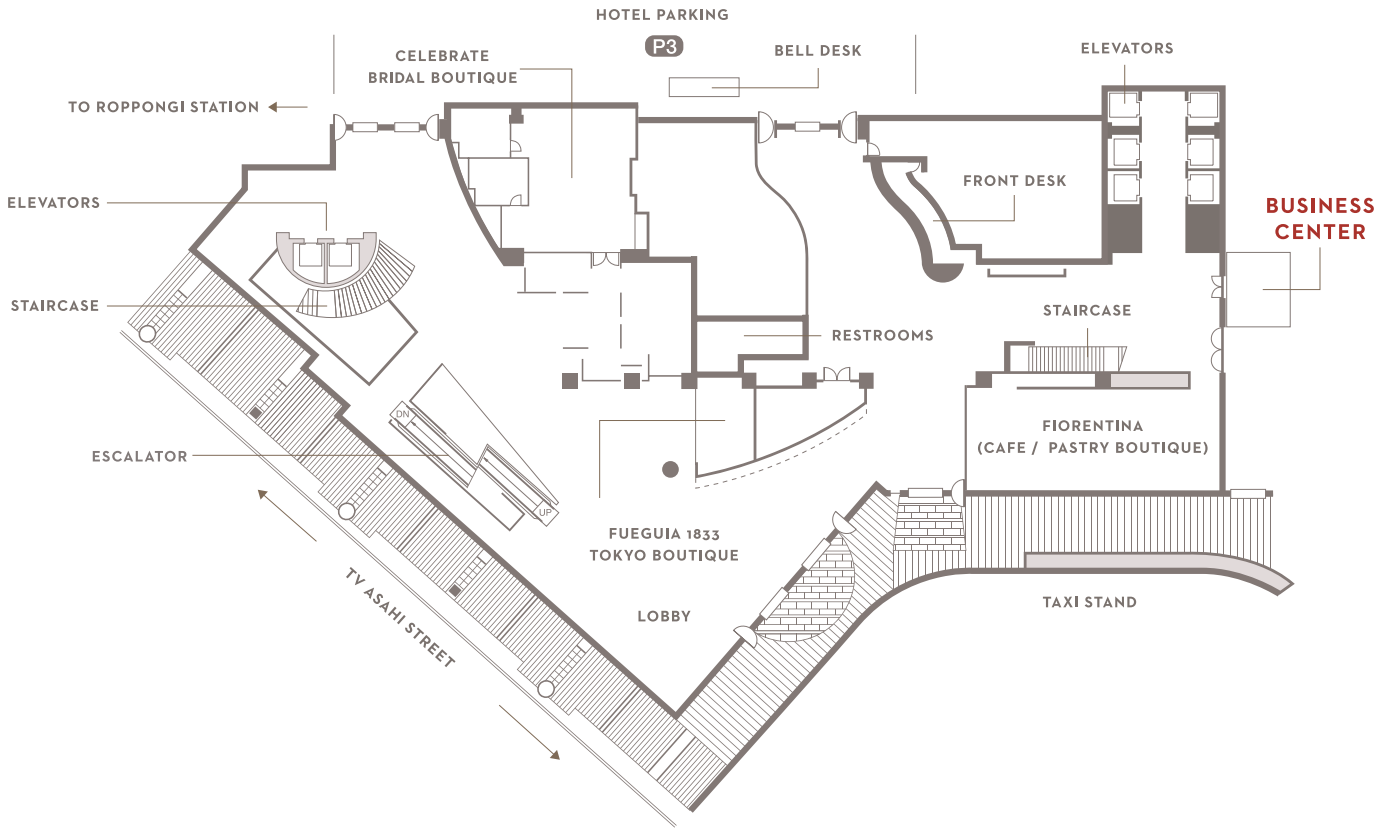

GRAND HYATT TOKYO
6-10-3 Roppongi, Minato-ku,
Tokyo 106-0032, Japan

+81 3 4333 1234 TELEPHONE
+81 3 4333 8123 FAX

tokyo.grand@hyatt.com
tokyo.grand.hyatt.com

FLOOR PLAN

1F

GRAND HYATT TOKYO
6-10-3 Roppongi, Minato-ku,
Tokyo 106-0032, Japan