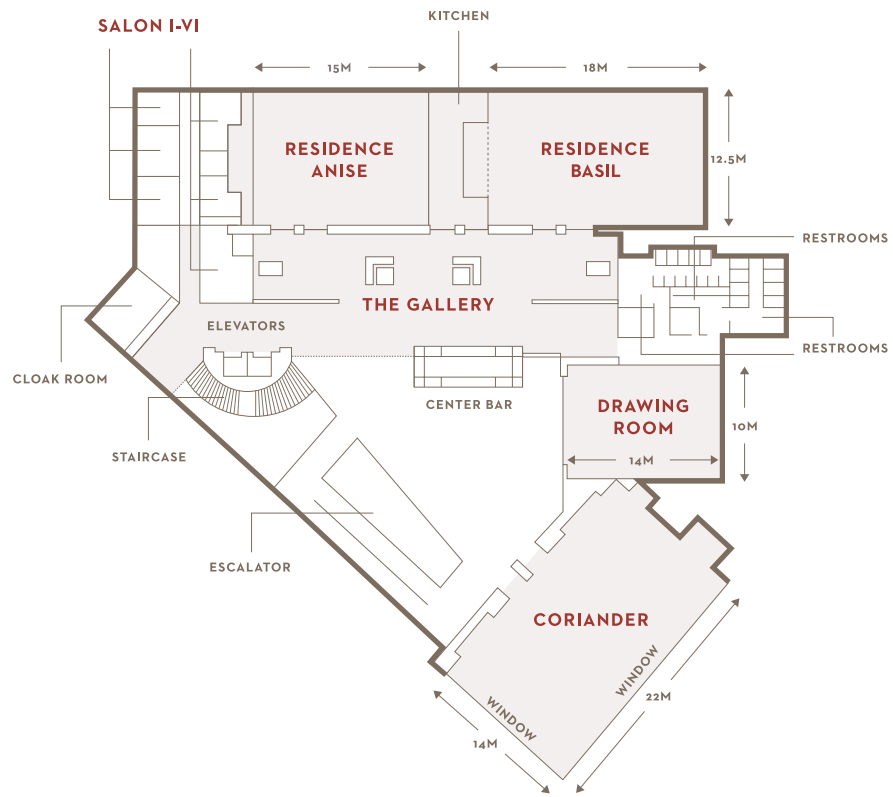

FLOOR PLAN
2F