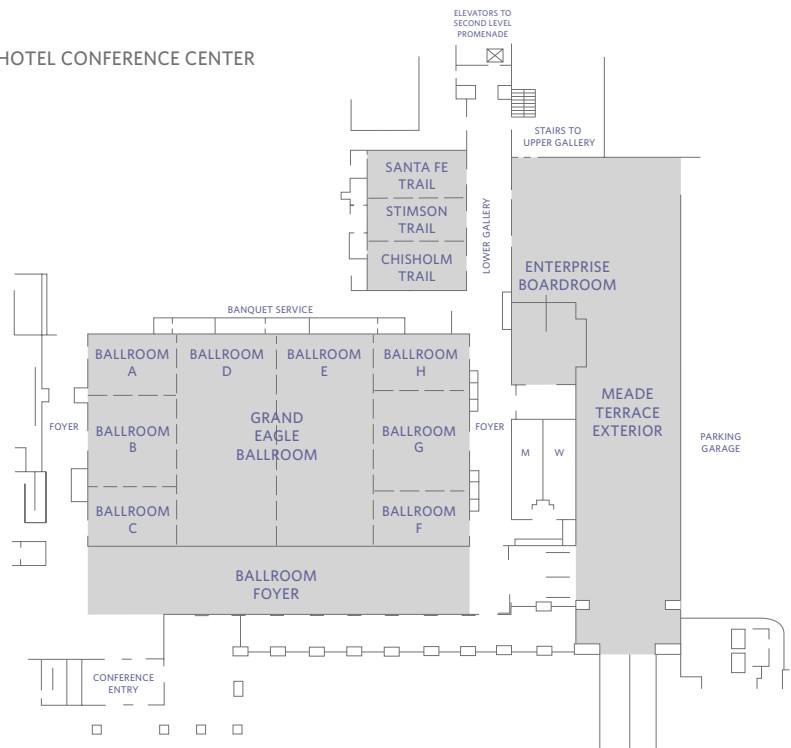

HYATT REGENCY WICHITA
400 WEST WATERMAN
WICHITA, KS, 67202, USA
T +1 316 293 1234
F +1 316 293 1200
hyattregencywichita.hyatt.com

FLOOR PLANS

LOBBY LEVEL

HOTEL CONFERENCE CENTER

FLOOR PLAN
Century II Second Level Promenade Meeting Rooms

FLOOR PLAN
Century II Performing Arts & Convention Center