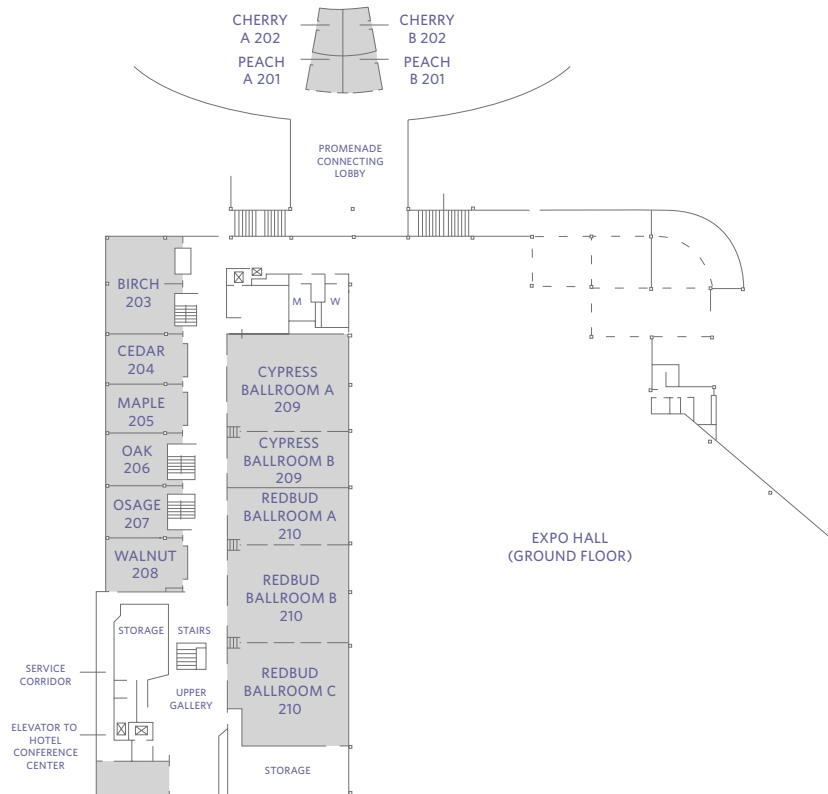

HYATT REGENCY WICHITA
400 WEST WATERMAN
WICHITA, KS, 67202, USA
T +1 316 293 1234
F +1 316 293 1200
hyattregencywichita.hyatt.com

FLOOR PLANS

LOBBY LEVEL

HOTEL CONFERENCE CENTER

FLOOR PLAN
Century II Second Level Promenade Meeting Rooms

FLOOR PLAN
Century II Performing Arts & Convention Center