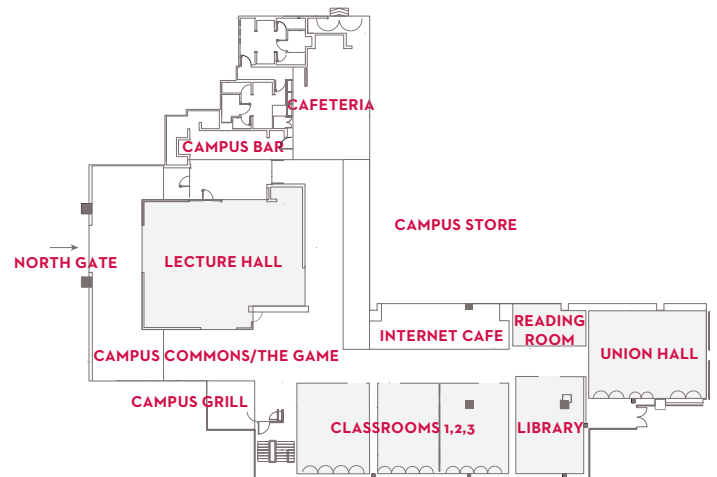

GRAND HYATT ERAWAN BANGKOK

494 Rajdamri Road
Bangkok 10330, Thailand

T +66 2 254 1234

F +66 2 254 6308

grandhyatterawanbangkok.com

FLOOR PLAN

Grand Ballroom - Lobby Level

the residence - Mezzanine Level

The Campus - Lower Lobby Level