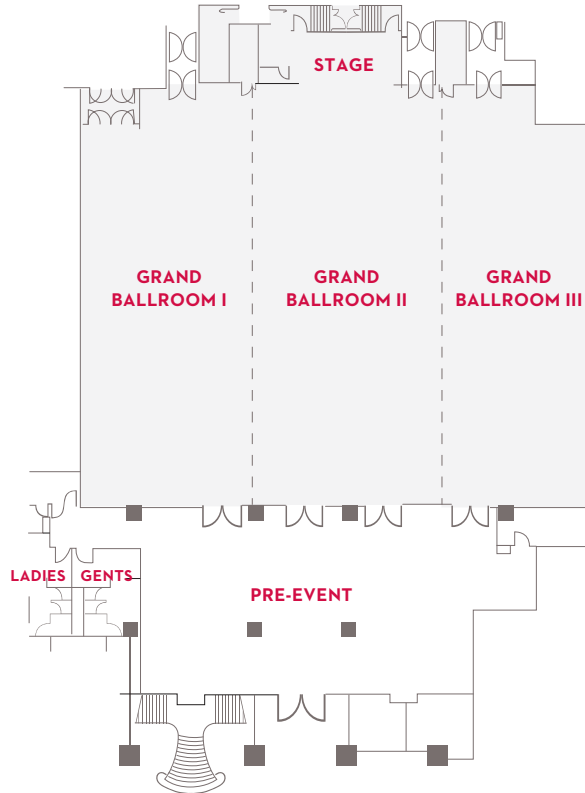

GRAND HYATT ERAWAN BANGKOK

494 Rajdamri Road
Bangkok 10330, Thailand

T +66 2 254 1234

F +66 2 254 6308

grandhyatterawanbangkok.com

FLOOR PLAN

Grand Ballroom - Lobby Level

the residence - Mezzanine Level

The Campus - Lower Lobby Level