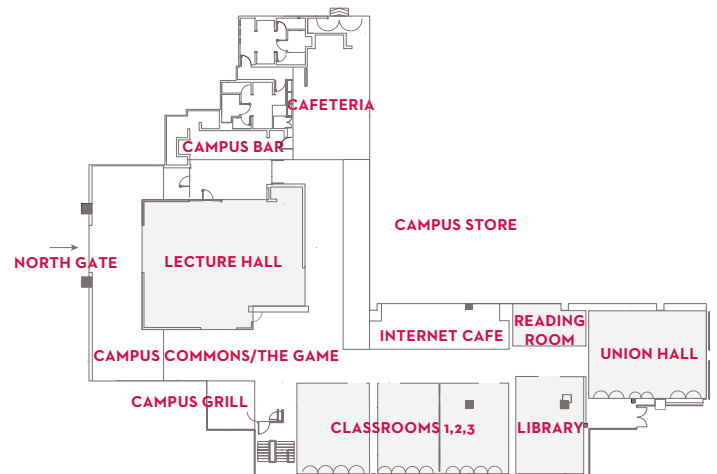

GRAND HYATT ERAWAN BANGKOK

494 Rajdamri Road
Bangkok 10330, Thailand

T +66 2 254 1234

F +66 2 254 6308

grandhyatterawanbangkok.com

FLOOR PLAN

Grand Ballroom - Lobby Level

the residence - Mezzanine Level

The Campus - Lower Lobby Level