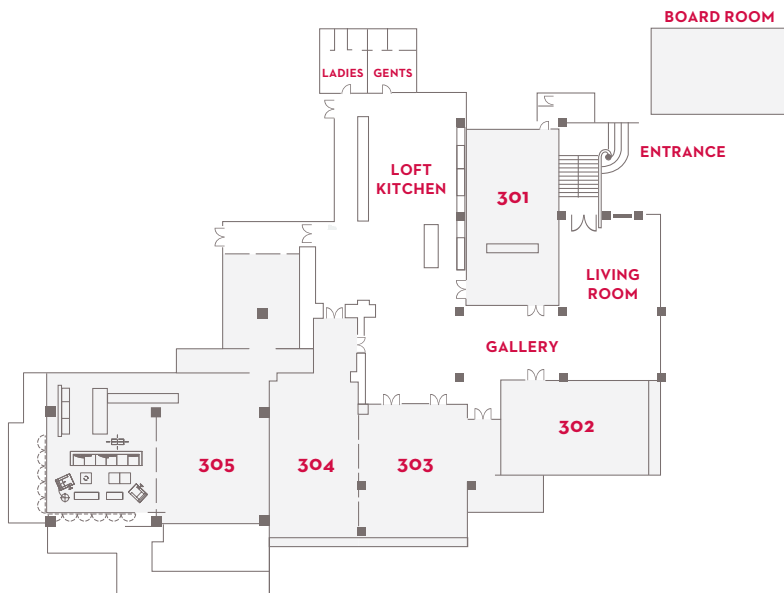

GRAND HYATT ERAWAN BANGKOK

494 Rajdamri Road
Bangkok 10330, Thailand

T +66 2 254 1234

F +66 2 254 6308

grandhyatterawanbangkok.com

FLOOR PLAN

Grand Ballroom - Lobby Level

the residence - Mezzanine Level

The Campus - Lower Lobby Level