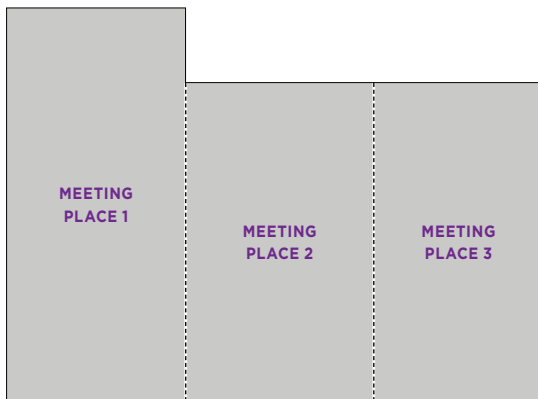

THE *perfect* MEETING NEEDS THE *perfect* PLACE

ROOM DIMENSIONS & CAPACITIES

ROOM NAME	ROOM DIMENSIONS L X W X H / METERS	SQUARE FEET METERS	 CLASSROOM	 THEATER	 CONFERENCE	 U-SHAPE	 BANQUET
MEETING PLACE 1	42' x 19' 12.8m x 5.8m	749 228.3	60	93	36	27	64
MEETING PLACE 2	34' x 20' 10.6m x 6.1m	694 211.5	40	86	24	24	40
MEETING PLACE 3	34' x 18' 10.4m x 5.4m	596 181.7	36	74	24	24	40
MEETING PLACE 1, 2 & 3	34' x 60' 10.6m x 18.2m	2039 621.5	120	254	67	58	176