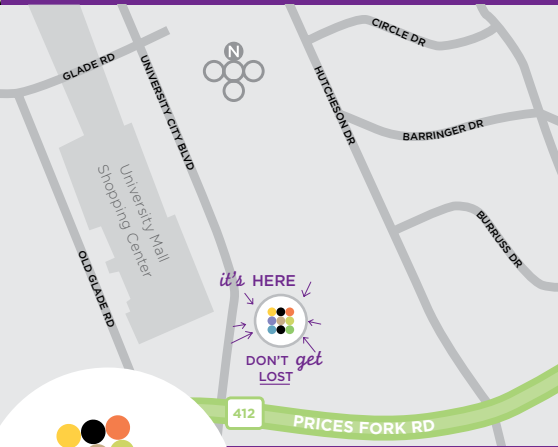

**HYATT
PLACE®**

hyattplace.com

HYATT PLACE BLACKSBURG

650 University City Boulevard
Blacksburg, VA 24060, USA
P 540 552 7500

hyattplaceblacksburguniversity.com

TRANSPORTATION

- From Virginia Tech: 1 minute by car
- From Downtown Blacksburg: 6 minutes by car
- From Roanoke-Blacksburg Regional Airport: 39 minutes by car

**888 HYATT HP
(888 492 8847)**

Hyatt® and Hyatt Place® names, designs and related marks are trademarks of Hyatt Corporation. ©2018 Hyatt Corporation. All rights reserved.
CLTZB 209550 0719